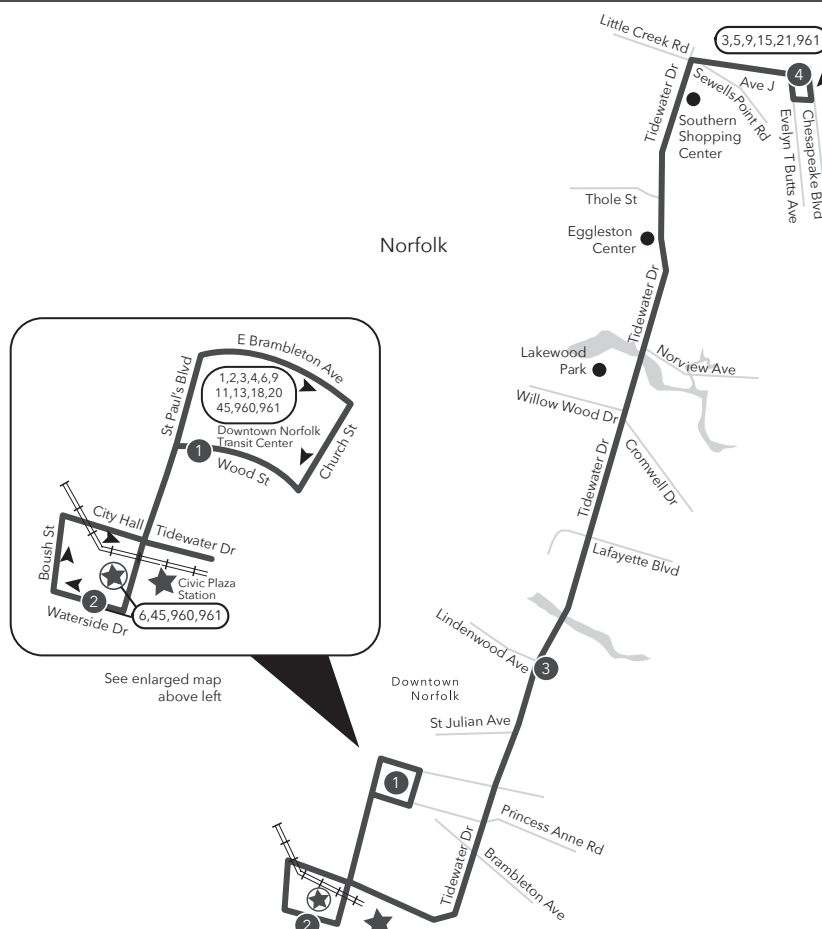

ROUTE 008 Downtown Norfolk Transit Center / Evelyn T. Butts Ave

Effective: October 5, 2014

Legend

- Daily Route
- Streets
- Time Point
- Connecting Bus Routes
- The Tide
- Light Rail Station
- Light Rail Connection
- Point of Interest