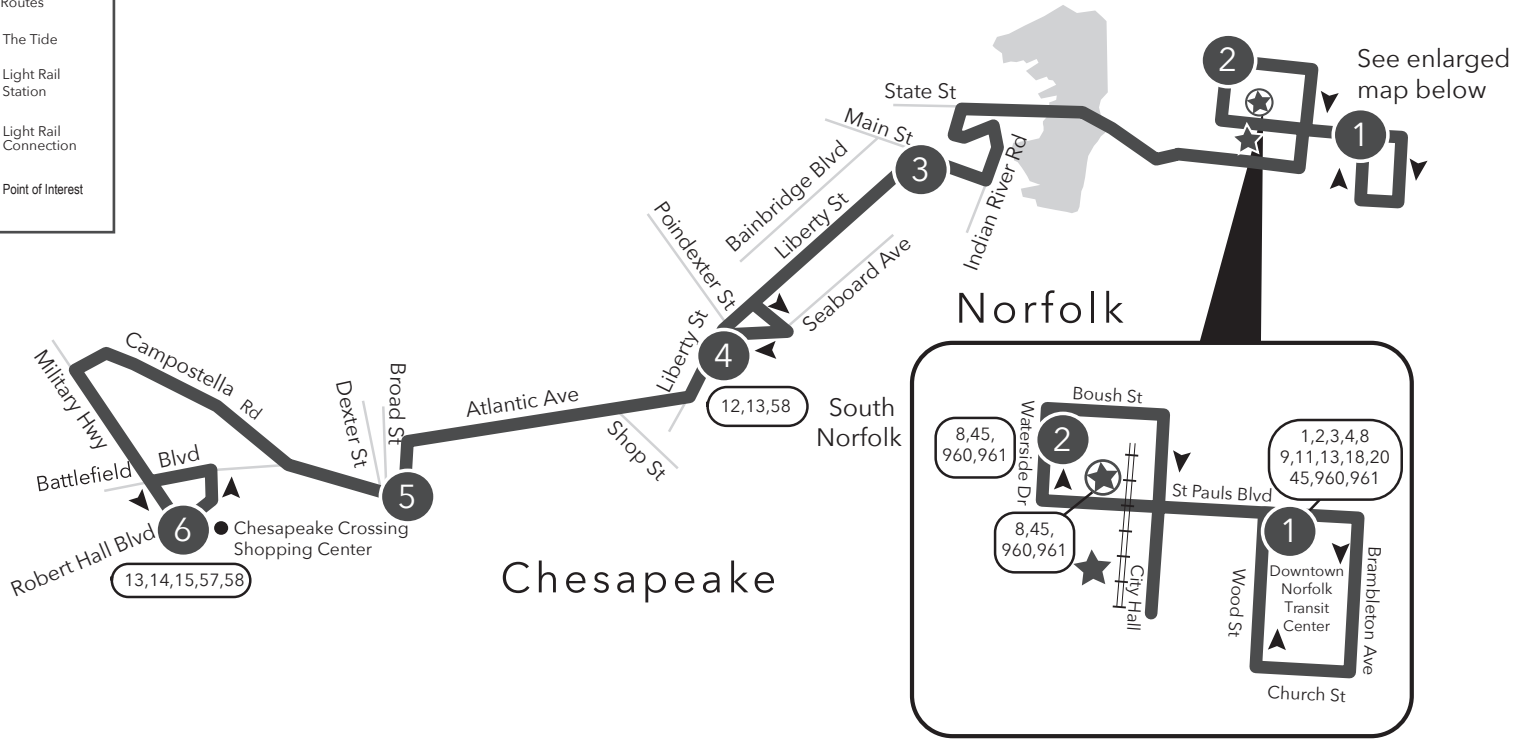

ROUTE 006 Downtown Norfolk / South Norfolk / Robert Hall Blvd

Effective: October 5, 2014

Legend

- Weekday
- Streets
- Time Point
- Connecting Bus Routes
- The Tide
- Light Rail Station
- Light Rail Connection
- Point of Interest

SUNDAY: From Downtown Norfolk Transit Center to Seaboard Ave & Liberty St

1	2	3	4
Downtown Norfolk Transit Center	Waterside Dr Commercial Pl	Main St Berkley Ave	Seaboard Ave Liberty St
5:54	5:58	6:10	6:15
6:54	6:58	7:10	7:15
7:54	7:58	8:10	8:15
8:53	8:57	9:09	9:15
9:53	9:57	10:09	10:15
10:53	10:57	11:09	11:15
11:53	11:57	12:09	12:15
12:53	12:57	1:09	1:15
1:53	1:57	2:09	2:15
2:53	2:57	3:09	3:15
3:53	3:57	4:09	4:15
4:53	4:57	5:09	5:15
5:55	5:59	6:11	6:15

SUNDAY: From Seaboard Ave & Liberty St to Downtown Norfolk Transit Center

4	3	2	1
Seaboard Ave Liberty St	Main St Berkley Ave	Waterside Dr Commercial Pl	Downtown Norfolk Transit Center
6:18	6:25	6:33	6:44
7:18	7:25	7:33	7:44
8:18	8:25	8:33	8:44
9:18	9:25	9:33	9:44
10:18	10:25	10:33	10:44
11:18	11:25	11:33	11:44
12:18	12:25	12:34	12:46
1:18	1:25	1:34	1:46
2:18	2:25	2:34	2:46
3:18	3:25	3:34	3:46
4:18	4:25	4:34	4:46
5:18	5:25	5:34	5:46
6:18	6:25	6:33	6:44