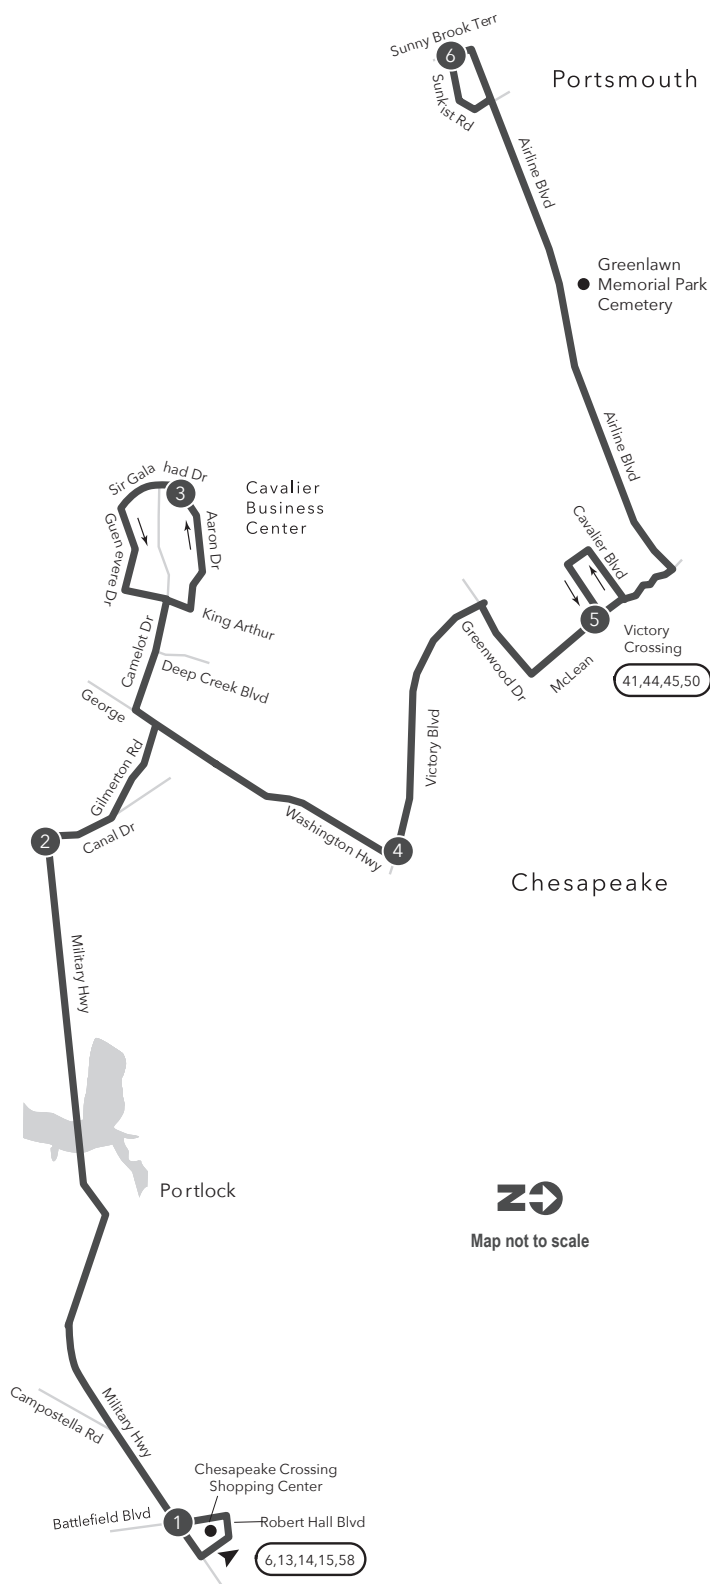

ROUTE 057 Robert Hall Blvd / Airline Blvd

Effective: July 19, 2015

Legend

- Daily Route
- Streets
- Time Point
- Connecting Bus Routes
- Point of Interest

PM times are shaded & in bold.

WEEKDAY: From Robert Hall Blvd to Sunkist Rd & Sunny Brook Terr

WEEKDAY: From Sunkist Rd & Sunny Brook Terr to Robert Hall Blvd

1	2	3	4	5	6	6	5	4	3	2	1
Robert Hall Blvd	Military Hwy Canal Dr	Sir Galahad Dr Aaron Dr	George Washington Victory Blvd	Victory Crossing	Sunkist Rd Sunny Brook Terr	Sunkist Rd Sunny Brook Terr	Victory Crossing	George Washington Victory Blvd	Sir Galahad Dr Aaron Dr	Military Hwy Canal Dr	Robert Hall Blvd
6:23	6:34	6:43	6:53	7:03	7:17	6:19	6:33	6:41	6:49	7:00	7:12
7:23	7:34	7:43	7:53	8:03	8:17	7:19	7:33	7:41	7:49	8:00	8:12
8:24	8:35	8:44	8:54	9:03	9:19	8:19	8:33	8:41	8:49	9:00	9:12
9:24	9:35	9:44	9:54	10:03	10:19	9:19	9:32	9:41	9:51	10:01	10:13
10:24	10:35	10:44	10:54	11:03	11:19	10:19	10:32	10:41	10:51	11:01	11:13
11:24	11:35	11:44	11:54	12:03	12:19	11:19	11:32	11:41	11:51	12:01	12:13
12:24	12:35	12:44	12:54	1:03	1:19	12:19	12:32	12:41	12:51	1:01	1:13
1:24	1:35	1:44	1:54	2:03	2:19	1:19	1:32	1:41	1:51	2:01	2:13
2:24	2:35	2:44	2:54	3:03	3:20	2:19	2:32	2:41	2:51	3:01	3:13
3:24	3:35	3:44	3:54	4:03	4:20	3:17	3:32	3:42	3:50	4:02	4:14
4:24	4:35	4:44	4:54	5:03	5:20	4:17	4:32	4:42	4:50	5:02	5:14
5:24	5:35	5:44	5:54	6:03	6:20	5:17	5:32	5:42	5:50	6:02	6:14
6:24	6:35	6:44	6:54	7:03	7:20						

SATURDAY: From Robert Hall Blvd to Sunkist Rd & Sunny Brook Terr

SATURDAY: From Sunkist Rd & Sunny Brook Terr to Robert Hall Blvd

1	2	3	4	5	6	6	5	4	3	2	1
Robert Hall Blvd	Military Hwy Canal Dr	Sir Galahad Dr Aaron Dr	George Washington Victory Blvd	Victory Crossing	Sunkist Rd Sunny Brook Terr	Sunkist Rd Sunny Brook Terr	Victory Crossing	George Washington Victory Blvd	Sir Galahad Dr Aaron Dr	Military Hwy Canal Dr	Robert Hall Blvd
6:25	6:36	6:44	6:53	7:03	7:17	6:18	6:33	6:42	6:50	7:01	7:12
7:25	7:36	7:44	7:53	8:03	8:17	7:18	7:33	7:42	7:50	8:01	8:12
8:25	8:36	8:44	8:53	9:03	9:17	8:18	8:33	8:42	8:50	9:01	9:12
9:26	9:37	9:45	9:54	10:03	10:19	9:18	9:33	9:42	9:50	10:01	10:12
10:24	10:35	10:44	10:54	11:03	11:19	10:18	10:33	10:43	10:51	11:03	11:14
11:24	11:35	11:44	11:54	12:03	12:19	11:18	11:33	11:43	11:51	12:03	12:14
12:24	12:35	12:44	12:54	1:03	1:19	12:18	12:33	12:43	12:51	1:03	1:14
1:24	1:35	1:44	1:54	2:03	2:19	1:18	1:33	1:43	1:51	2:03	2:14
2:24	2:35	2:44	2:54	3:03	3:19	2:18	2:33	2:43	2:51	3:03	3:14
3:24	3:35	3:44	3:54	4:03	4:19	3:18	3:33	3:43	3:51	4:03	4:14
4:24	4:35	4:44	4:54	5:03	5:19	4:18	4:33	4:43	4:51	5:03	5:14
5:24	5:35	5:44	5:54	6:03	6:20	5:18	5:33	5:43	5:51	6:03	6:13
6:24	6:35	6:44	6:54	7:03	7:20