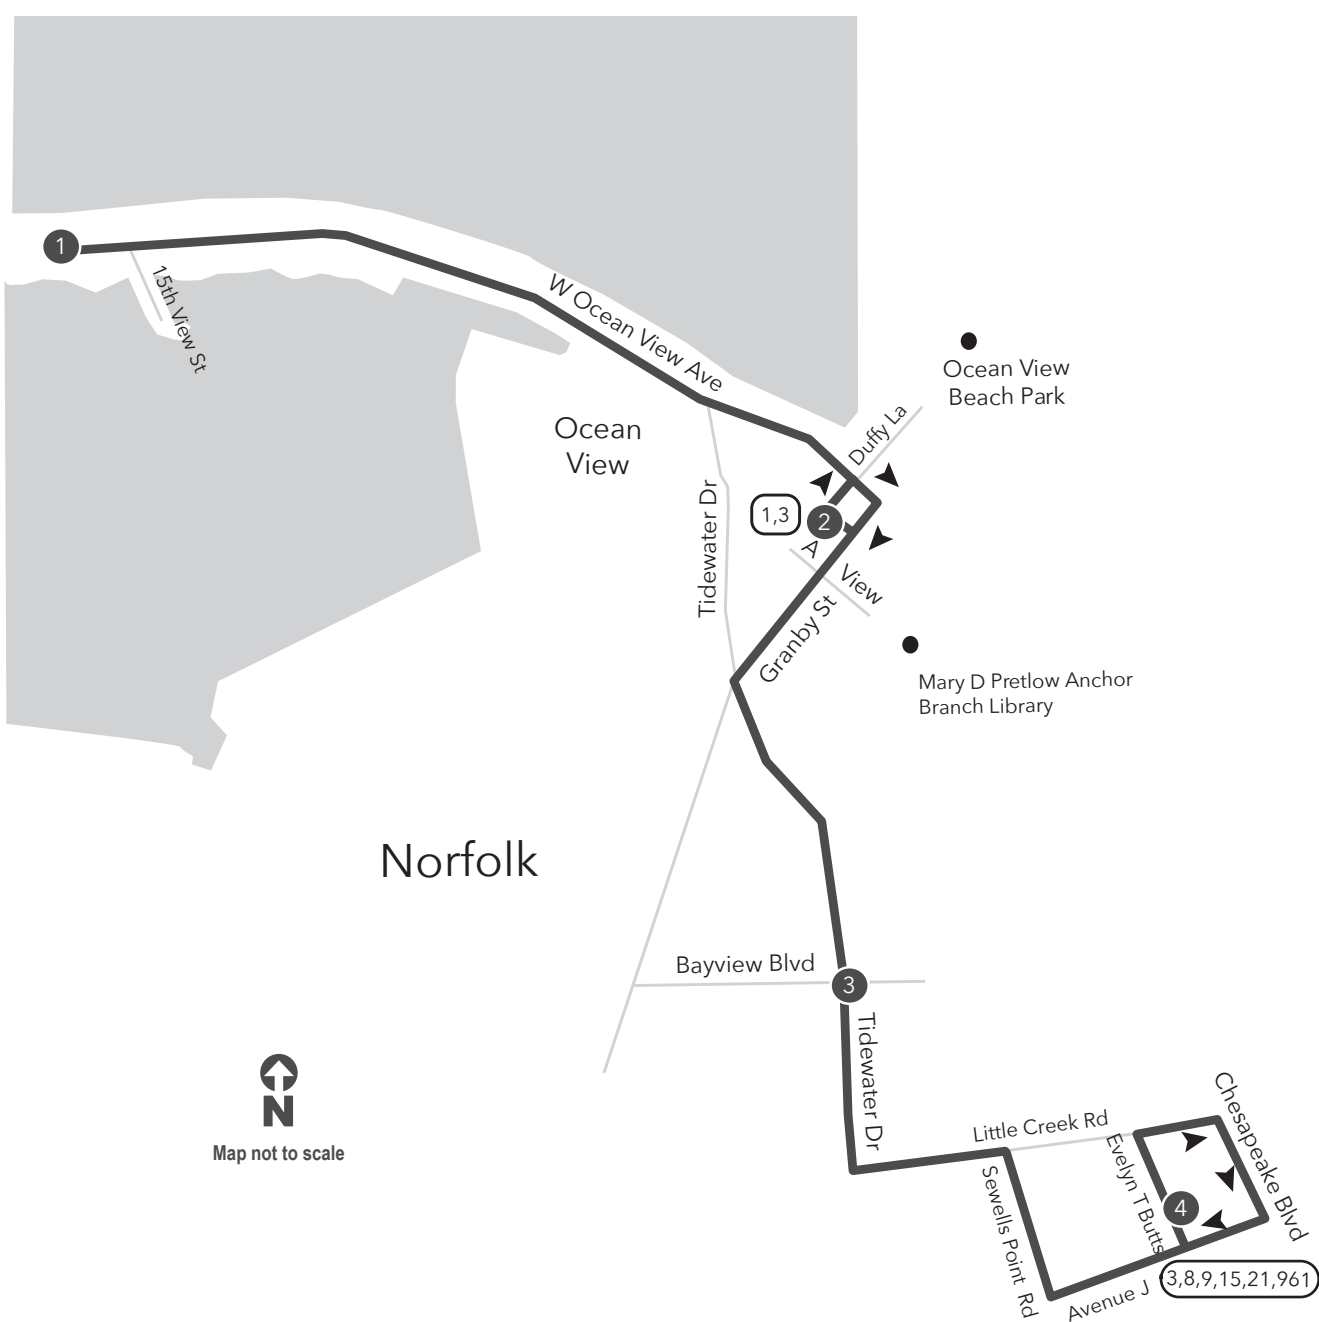

ROUTE 005 Willoughby / Evelyn T Butts

Effective: October 6, 2014

Legend

- Weekday & Saturday
- Streets
- Time Point
- Connecting Bus Routes
- Point of Interest

PM times are shaded & in bold.

WEEKDAY: From Willoughby to Evelyn T Butts | **WEEKDAY:** From Evelyn T Butts to Willoughby

1	2	3	4	4	3	2	1
Willoughby	Ocean View Ave Granby St	Tidewater Dr Bayview Blvd	Little Creek Rd Evelyn T Butts Ave	Little Creek Rd Evelyn T Butts Ave	Tidewater Dr Bayview Blvd	Ocean View Ave Granby St	Willoughby
6:12	6:25	6:31	6:38	6:48	6:57	7:03	7:09
7:12	7:26	7:32	7:38	7:48	7:57	8:03	8:09
8:12	8:26	8:32	8:38	8:48	8:57	9:03	9:10
9:13	9:26	9:31	9:38	9:48	9:58	10:04	10:11
10:14	10:27	10:32	10:39	10:48	10:58	11:04	11:11
11:14	11:27	11:32	11:39	11:48	11:58	12:04	12:11
12:14	12:27	12:32	12:38	12:48	12:59	1:05	1:12
1:15	1:28	1:33	1:39	1:48	1:59	2:06	2:14
2:17	2:29	2:35	2:42	2:48	2:58	3:05	3:13
3:16	3:28	3:34	3:41	3:48	3:58	4:05	4:13
4:16	4:28	4:34	4:41	4:48	4:59	5:06	5:14
5:17	5:29	5:35	5:42	5:48	5:59	6:06	6:14

SATURDAY: From Willoughby to Evelyn T Butts | **SATURDAY:** From Evelyn T Butts to Willoughby

1	2	3	4	4	3	2	1
Willoughby	Ocean View Ave Granby St	Tidewater Dr Bayview Blvd	Little Creek Rd Evelyn T Butts Ave	Little Creek Rd Evelyn T Butts Ave	Tidewater Dr Bayview Blvd	Ocean View Ave Granby St	Willoughby
7:17	7:27	7:33	7:40	7:48	7:57	8:01	8:09
8:17	8:27	8:33	8:40	8:48	8:57	9:01	9:09
9:17	9:28	9:34	9:42	9:48	9:58	10:03	10:11
10:17	10:28	10:34	10:42	10:48	10:58	11:03	11:11
11:17	11:28	11:34	11:42	11:48	11:58	12:03	12:11
12:17	12:28	12:34	12:42	12:48	12:58	1:03	1:11
1:17	1:28	1:34	1:42	1:48	1:58	2:03	2:11
2:17	2:28	2:34	2:42	2:48	2:58	3:02	3:10
3:17	3:27	3:33	3:41	3:48	4:00	4:04	4:12
4:17	4:27	4:33	4:41	4:48	5:00	5:04	5:12
5:17	5:27	5:33	5:41	5:48	6:00	6:04	6:12