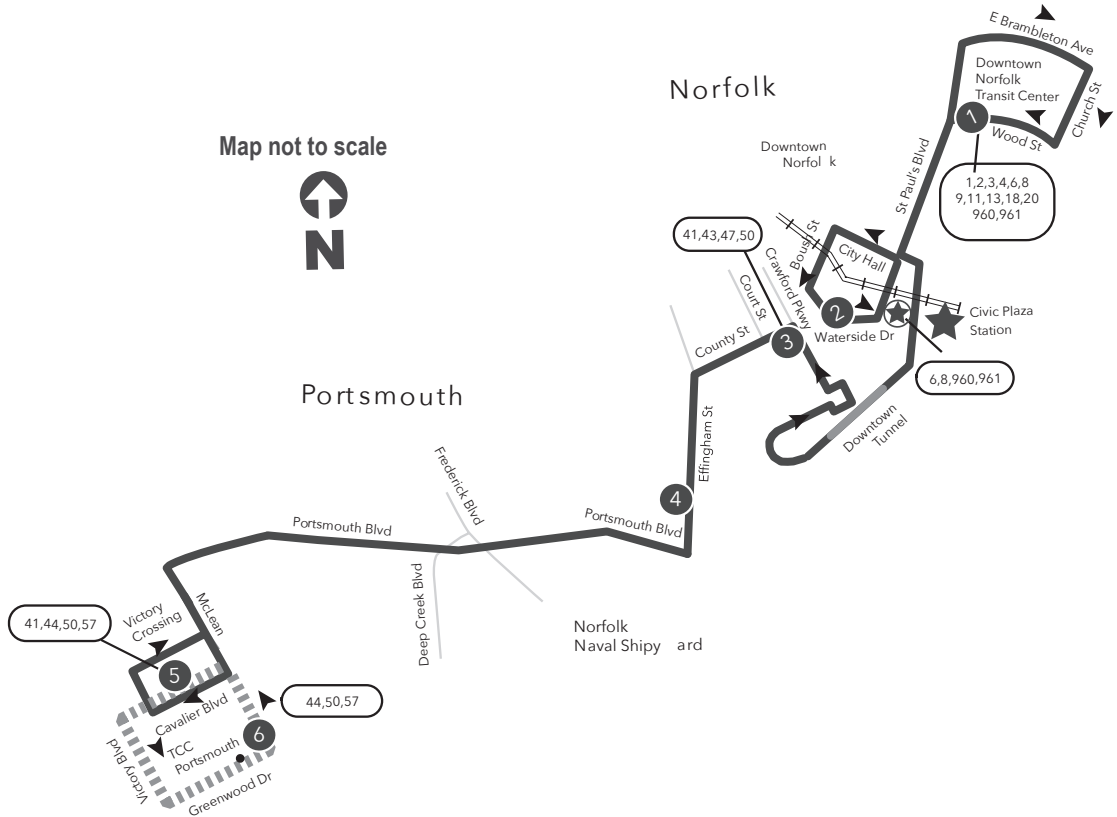

ROUTE 045 Downtown Norfolk Transit Center / Portsmouth

Effective: January 18, 2015

Legend

- Weekday
- Streets
- Time Point
- Connecting Bus Routes
- Point of Interest
- Light Rail Station
- Light Rail Connection
- The Tide

PM times are shaded & in bold.

WEEKDAY: From Downtown Norfolk Transit Center to Norfolk Naval Shipyard & Victory Crossing / TCC Portsmouth

WEEKDAY: From Victory Crossing / TCC Portsmouth to Norfolk Naval Shipyard to Downtown Norfolk Transit Center

SATURDAY: From Downtown Norfolk Transit Center to Norfolk Naval Shipyard & Victory Crossing / TCC Portsmouth

SATURDAY: From Victory Crossing / TCC Portsmouth to Norfolk Naval Shipyard to Downtown Norfolk Transit Center