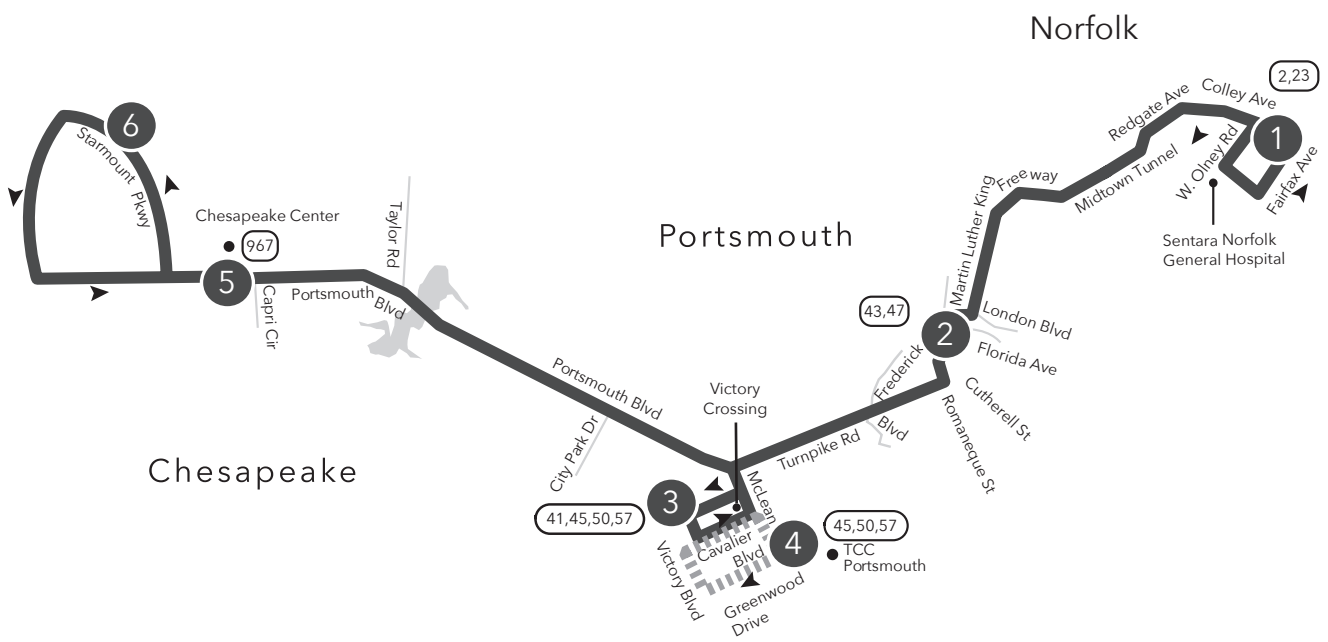

Map not to scale

PM times are shaded & in bold.

WEEKDAY:
From Sentara Norfolk General Hospital to Florida Avenue to Victory Crossing/TCC Portsmouth to Starmount Parkway

1	2	3	4	5	6
Sentara Norfolk General Hospital	Florida Avenue High Street	Victory Crossing	TCC Portsmouth	Chesapeake Center	Starmount Pkwy Portsmouth Blvd
6:58	7:18	7:34	—	7:49	7:52
7:58	8:18	8:34	—	8:49	8:52
9:00	9:18	9:34	—	9:49	9:52
10:00	10:18	10:34	—	10:49	10:52
11:00	11:18	11:34	—	11:49	11:52
12:00	12:18	12:34	—	12:49	12:52
1:00	1:18	1:34	—	1:49	1:52
2:00	2:18	2:34	—	2:49	2:52
2:58	3:18	3:34	—	3:51	3:54
4:02	4:18	4:34	—	4:51	4:54
5:02	5:18	5:34	—	5:51	5:54
6:01	6:18	6:33	—	6:47	6:50
7:01	7:15	—	7:31	7:46	7:49
8:01	8:15	—	8:31	8:46	8:49
9:01	9:15	—	9:31	9:46	9:49

SATURDAY:
From Starmount Parkway to Victory Crossing/TCC Portsmouth to Florida Avenue to Sentara Norfolk General Hospital

6	5	3	4	2	1
Starmount Pkwy Portsmouth Blvd	Chesapeake Center	Victory Crossing	TCC Portsmouth	Florida Avenue High Street	Sentara Norfolk General Hospital
6:05	6:10	6:33	—	6:48	7:02
7:05	7:10	7:33	—	7:48	8:02
8:06	8:10	8:33	—	8:48	9:02
9:04	9:08	9:33	—	9:48	10:03
10:04	10:08	10:33	—	10:48	11:03
11:04	11:08	11:33	—	11:48	12:03
12:04	12:08	12:33	—	12:48	1:03
1:04	1:08	1:33	—	1:48	2:03
2:04	2:08	2:33	—	2:48	3:03
3:03	3:07	3:33	—	3:48	4:03
4:03	4:07	4:33	—	4:48	5:03
5:03	5:07	5:33	—	5:48	6:03
6:04	6:08	6:33	—	6:48	7:03
7:03	7:07	—	7:33	7:47	8:02
8:03	8:07	—	8:33	8:47	9:01
9:03	9:07	—	9:33	9:47	10:01