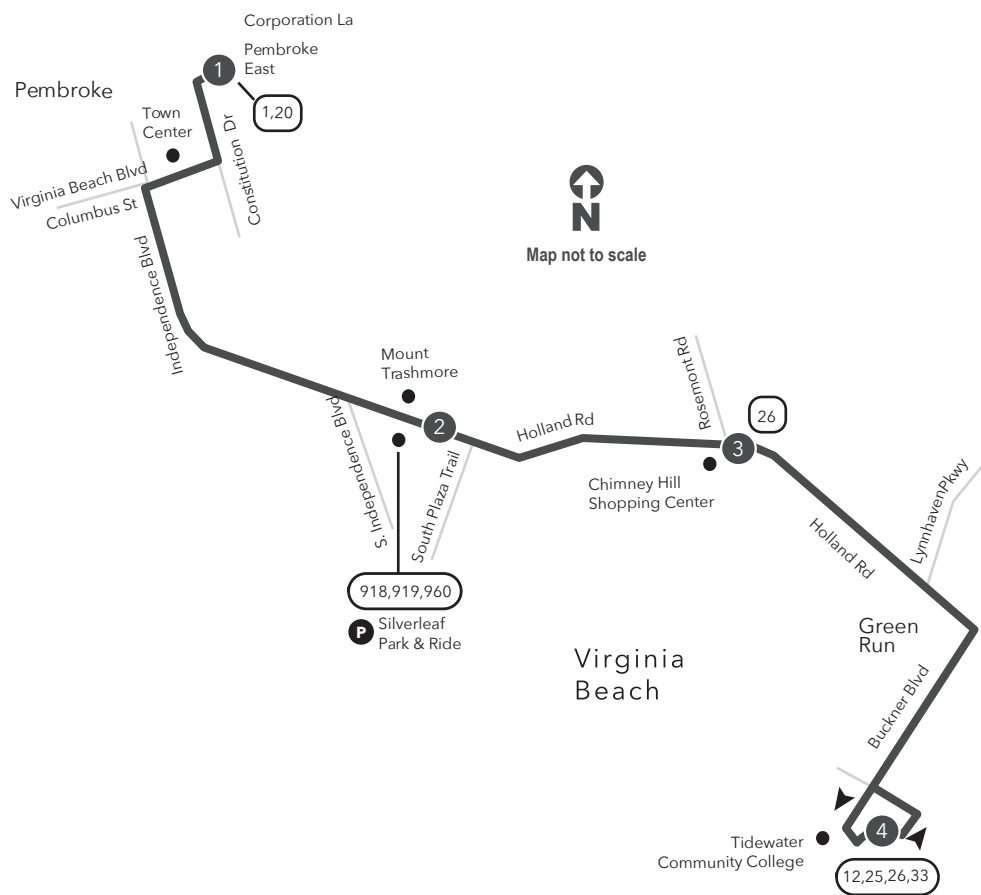

ROUTE 036 Pembroke East / TCC Virginia Beach

Effective: October 6, 2014

Legend

- Weekday & Saturday
- Streets
- 1 Time Point
- 1 Connecting Bus Routes
- Point of Interest
- P Park & Ride

PM times are shaded & in bold.

WEEKDAY: From Pembroke East to TCC, Virginia Beach Campus **WEEKDAY:** From TCC, Virginia Beach Campus to Pembroke East

1	2	3	4		4	3	2	1
Pembroke East	Holland Rd South Plaza Trail	Holland Rd Rosemont Rd	TCC VA Beach		TCC VA Beach	Holland Rd Rosemont Rd	Holland Rd South Plaza Trail	Pembroke East
6:13	6:24	6:28	6:38		5:48	6:00	6:04	6:15
6:43	6:54	6:58	7:08		6:18	6:33	6:37	6:48
7:13	7:26	7:31	7:41		6:48	7:03	7:07	7:18
7:43	7:56	8:01	8:11		7:18	7:33	7:37	7:48
8:13	8:26	8:31	8:41		7:48	8:03	8:08	8:21
8:43	8:56	9:01	9:11		8:18	8:33	8:38	8:51
9:13	9:28	9:33	9:43		8:48	9:03	9:08	9:21
10:13	10:28	10:33	10:43		9:48	10:03	10:07	10:20
11:13	11:28	11:33	11:43		10:48	11:03	11:07	11:20
12:13	12:27	12:33	12:45		11:48	12:03	12:07	12:20
1:13	1:27	1:33	1:45		12:48	1:03	1:07	1:20
2:13	2:27	2:33	2:45		1:48	2:03	2:07	2:20
3:11	3:25	3:30	3:45		2:48	3:03	3:08	3:21
3:41	3:55	4:00	4:15		3:18	3:35	3:40	3:53
4:11	4:25	4:30	4:45		3:48	4:05	4:10	4:23
4:39	4:53	4:58	5:13		4:18	4:35	4:40	4:53
5:11	5:25	5:30	5:45		4:48	5:05	5:10	5:23
5:39	5:53	5:58	6:10		5:18	5:35	5:40	5:53
6:13	6:24	6:29	6:41		5:48	6:04	6:08	6:20
7:10	7:21	7:26	7:38		6:48	7:01	7:05	7:17
8:22	8:33	8:38	8:50		7:48	8:01	8:05	8:17
9:34	9:45	9:50	10:02		9:00	9:13	9:17	9:29
					10:12	10:25	10:29	10:41