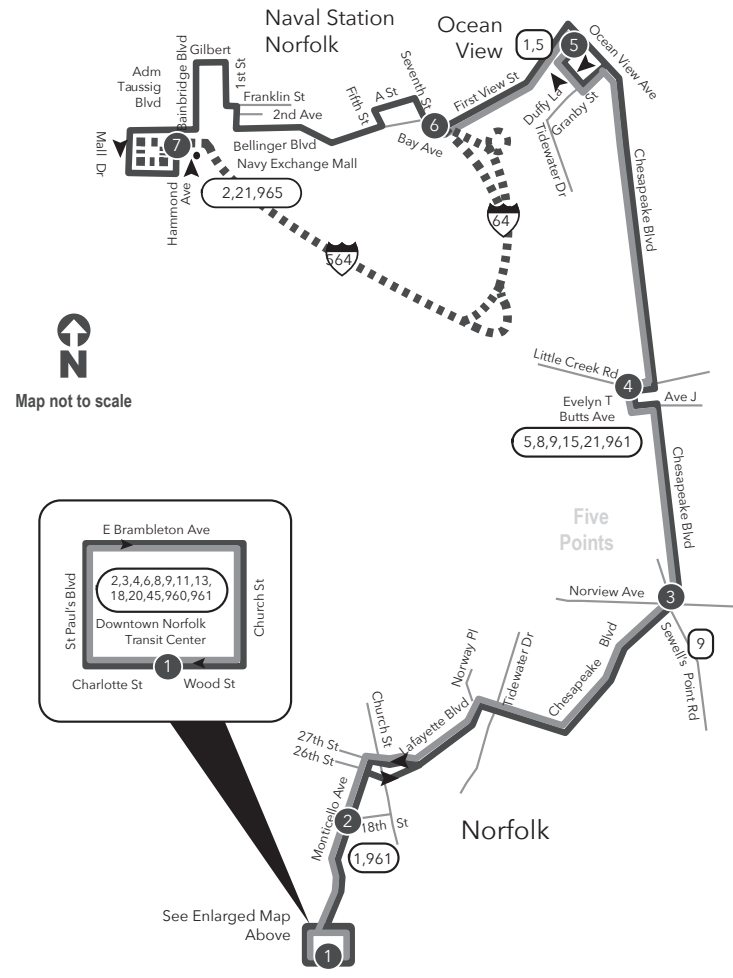

ROUTE 003 Downtown Norfolk Transit Center / Naval Station Norfolk

Revised: July 19, 2015

Legend

- Weekday
- Saturday
- Weekday & Saturday after 7:30 p.m. All day Sunday
- Streets
- Time Point
- Connecting Bus Routes
- Point of Interest

f - Friday only
PM times are shaded & in bold.

WEEKDAY: From Downtown Norfolk Transit Center to Evelyn T Butts Ave to Naval Station Norfolk

WEEKDAY: From Naval Station Norfolk to Evelyn T Butts Ave to Downtown Norfolk Transit Center