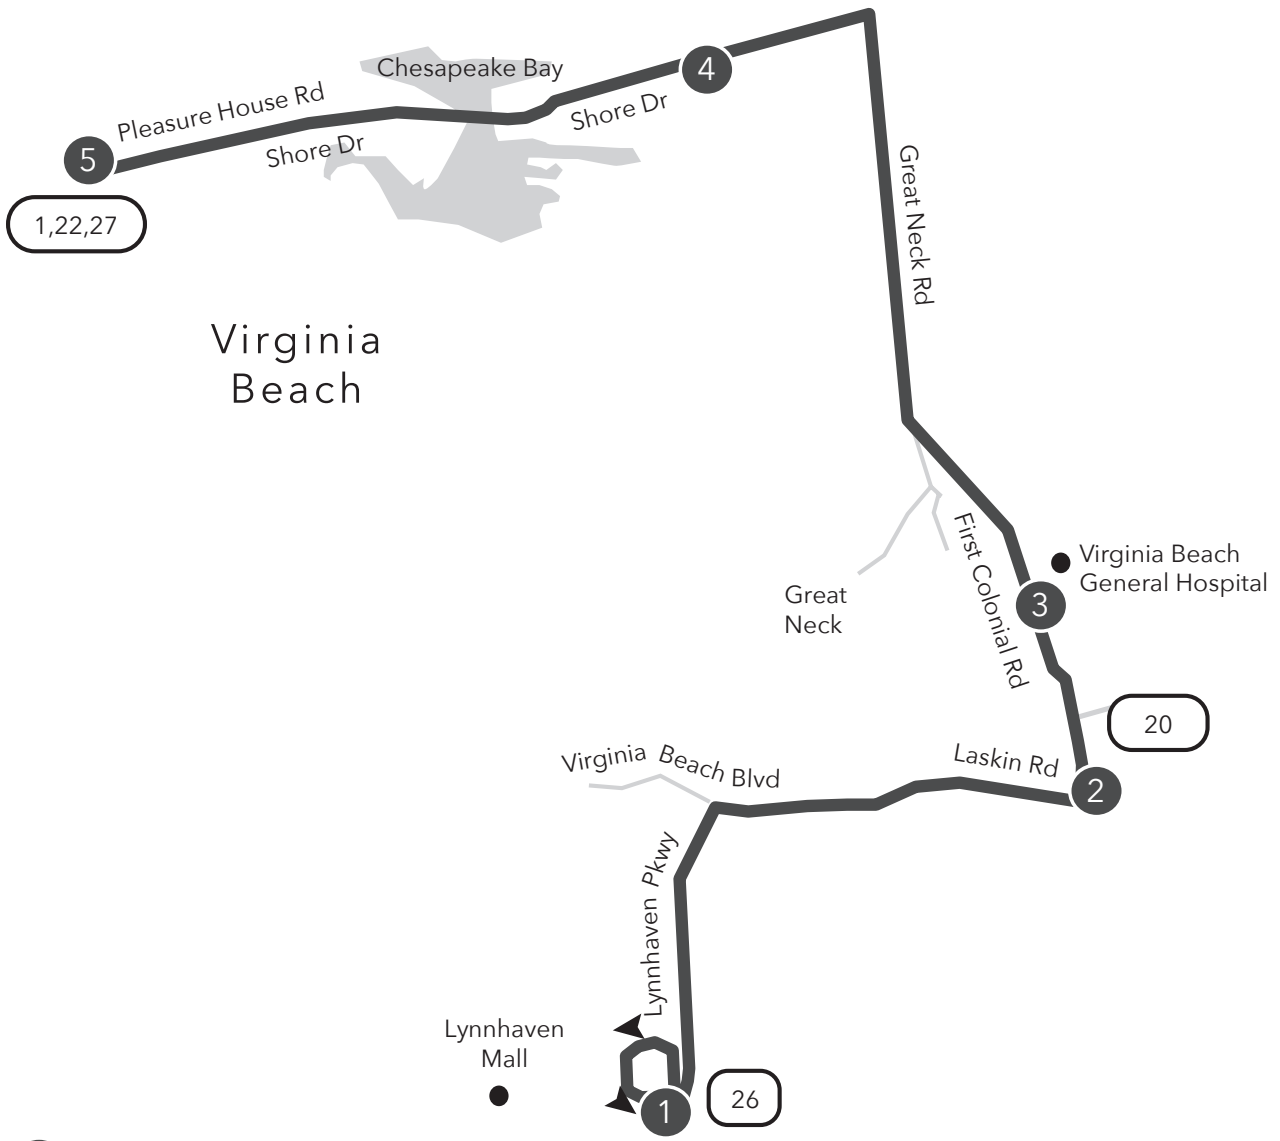

# ROUTE 029 Pleasure House Road / Lynnhaven Pkwy

Effective: October 5, 2014

**Legend**

- Weekday & Saturday
- Streets
- 1 Time Point
- 1 Connecting Bus Routes
- Point of Interest

Map not to scale

PM times are shaded & in bold.