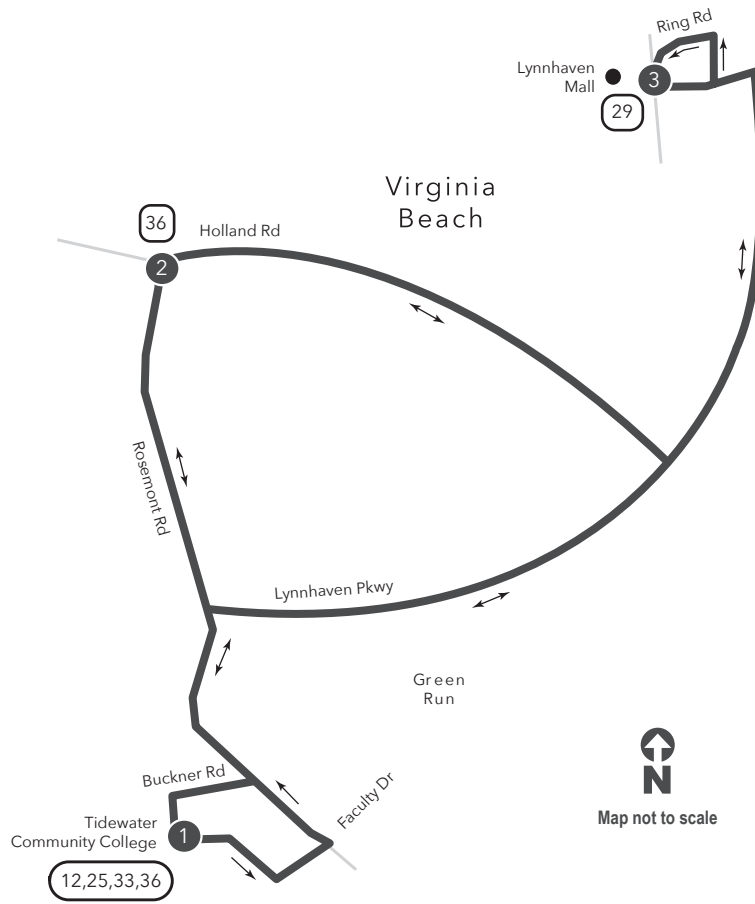

# ROUTE 026 Lynnhaven Mall / TCC Virginia Beach

Effective: July 19, 2015

**Legend**

- Weekday - Saturday
- Streets
- 1 Time Point
- 1 Connecting Bus Routes
- Point of Interest

PM times are shaded & in bold.

**WEEKDAY:** From TCC Virginia Beach Campus to Lynnhaven Mall      **WEEKDAY:** From Lynnhaven Mall to TCC Virginia Beach Campus

1	2	3	3	2	1
TCC VA Beach	Rosemont Rd Holland Rd	Lynnhaven Mall	Lynnhaven Mall	Rosemont Rd Holland Rd	TCC VA Beach
6:48	6:55	7:04	6:29	6:38	6:45
7:18	7:25	7:34	7:11	7:21	7:30
7:48	–	8:01	7:37	–	7:45
8:15	8:22	8:31	8:02	8:12	8:21
8:48	–	9:01	8:36	–	8:45
9:15	9:23	9:32	9:06	9:17	9:25
9:48	–	10:01	9:36	–	9:45
10:15	10:23	10:32	10:06	10:17	10:25
10:48	–	11:01	10:35	–	10:45
11:15	11:23	11:32	11:05	11:16	11:24
11:48	–	<b>12:01</b>	11:35	–	11:45
<b>12:13</b>	<b>12:22</b>	<b>12:31</b>	<b>12:05</b>	<b>12:16</b>	<b>12:24</b>
<b>12:48</b>	–	<b>1:01</b>	<b>12:35</b>	–	<b>12:45</b>
<b>1:15</b>	<b>1:24</b>	<b>1:33</b>	<b>1:05</b>	<b>1:16</b>	<b>1:24</b>
<b>1:48</b>	–	<b>2:01</b>	<b>1:35</b>	–	<b>1:45</b>
<b>2:13</b>	<b>2:22</b>	<b>2:31</b>	<b>2:05</b>	<b>2:16</b>	<b>2:24</b>
<b>2:48</b>	–	<b>3:01</b>	<b>2:34</b>	–	<b>2:45</b>
<b>3:13</b>	<b>3:22</b>	<b>3:31</b>	<b>3:04</b>	<b>3:15</b>	<b>3:24</b>
<b>3:34</b>	–	<b>3:47</b>	<b>3:34</b>	–	<b>3:45</b>
<b>3:48</b>	<b>3:57</b>	<b>4:06</b>	<b>4:25</b>	<b>4:36</b>	<b>4:45</b>
<b>4:48</b>	–	<b>5:01</b>	<b>5:04</b>	–	<b>5:15</b>
<b>5:18</b>	<b>5:27</b>	<b>5:38</b>	<b>5:26</b>	<b>5:37</b>	<b>5:46</b>
<b>5:50</b>	–	<b>6:03</b>	<b>5:48</b>	–	<b>5:59</b>
<b>6:03</b>	<b>6:12</b>	<b>6:21</b>	<b>6:26</b>	<b>6:37</b>	<b>6:46</b>