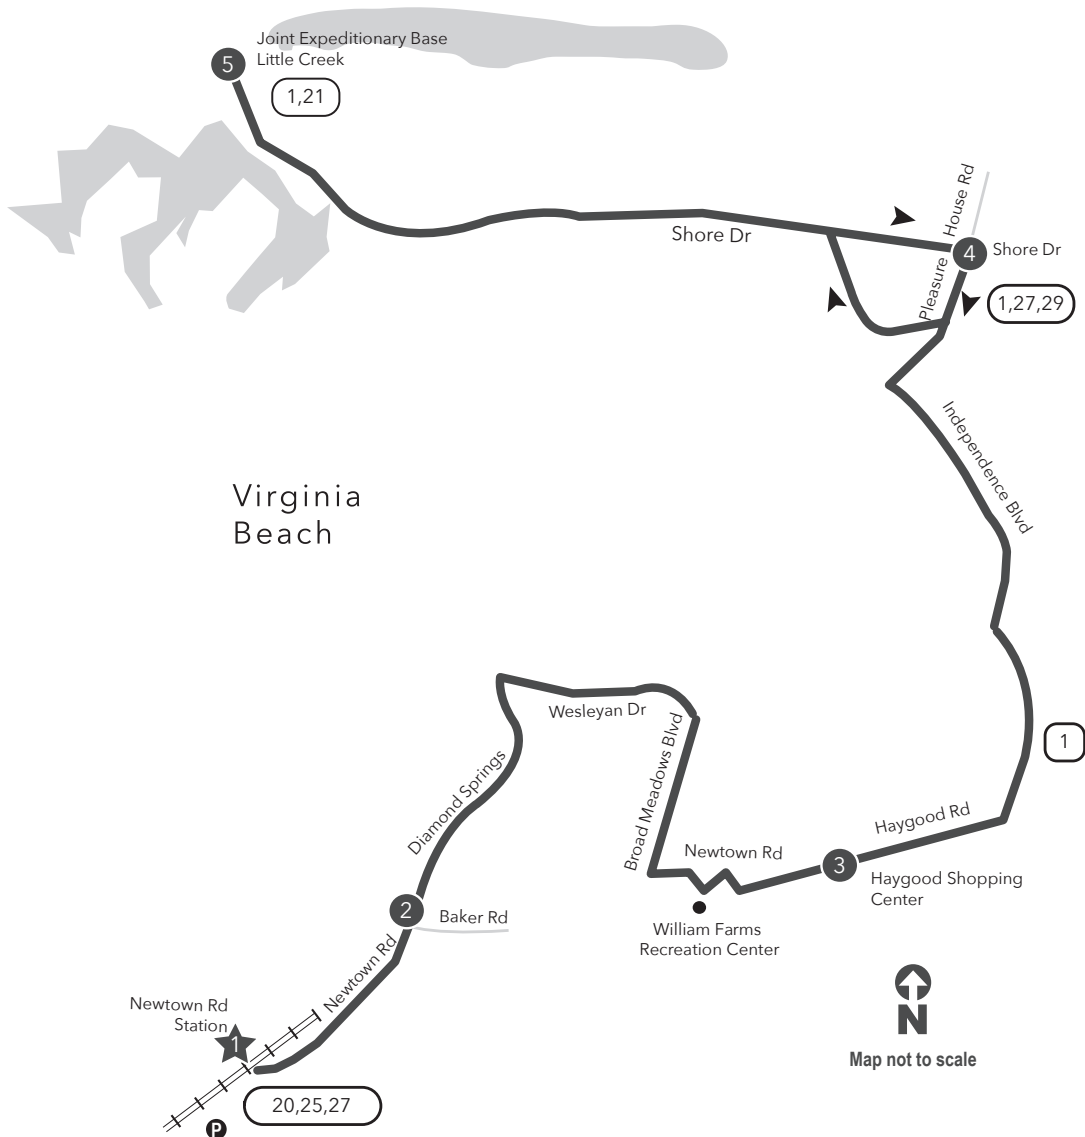

ROUTE 022 Newtown Road Station/Joint Expeditionary Base Little Creek

Effective: October 5, 2014

Legend

- Weekday & Saturday
- Streets
- Time Point
- Connecting Bus Routes
- The Tide
- Light Rail Station
- Point of Interest
- Park & Ride

PM times are shaded & in bold.

WEEKDAY: From Newtown Road Station to Joint Exp. Base Little Creek | **WEEKDAY:** From Joint Exp. Base Little Creek to Newtown Road Station

★ 1	2	3	4	5	5	4	3	2	★ 1
Newtown Rd Station	Newtown Rd Baker Rd	Haygood Shopping Center	Pleasure House Shore Dr	Joint Exp. Base Little Creek	Joint Exp. Base Little Creek	Pleasure House Shore Dr	Haygood Shopping Center	Newtown Rd Baker Rd	Newtown Rd Station
6:07	6:15	6:26	6:40	6:53	6:03	6:18	6:27	6:39	6:47
7:07	7:15	7:27	7:41	7:54	7:03	7:18	7:27	7:40	7:48
8:07	8:15	8:27	8:41	8:54	8:03	8:18	8:27	8:40	8:48
9:07	9:16	9:27	9:41	9:54	9:03	9:19	9:28	9:41	9:50
10:07	10:16	10:27	10:41	10:54	10:03	10:19	10:28	10:41	10:50
11:07	11:16	11:27	11:41	11:54	11:03	11:19	11:28	11:41	11:50
12:07	12:16	12:27	12:41	12:54	12:03	12:19	12:28	12:41	12:50
1:07	1:16	1:27	1:41	1:54	1:03	1:19	1:28	1:41	1:50
2:07	2:17	2:29	2:43	2:57	2:03	2:20	2:29	2:43	2:53
3:07	3:17	3:29	3:43	3:57	3:03	3:20	3:29	3:43	3:53
4:07	4:17	4:28	4:42	4:56	4:03	4:20	4:31	4:44	4:54
5:07	5:17	5:28	5:42	5:56	5:03	5:20	5:31	5:44	5:54
6:07	6:17	6:28	6:42	6:56	6:03	6:19	6:28	6:40	6:49