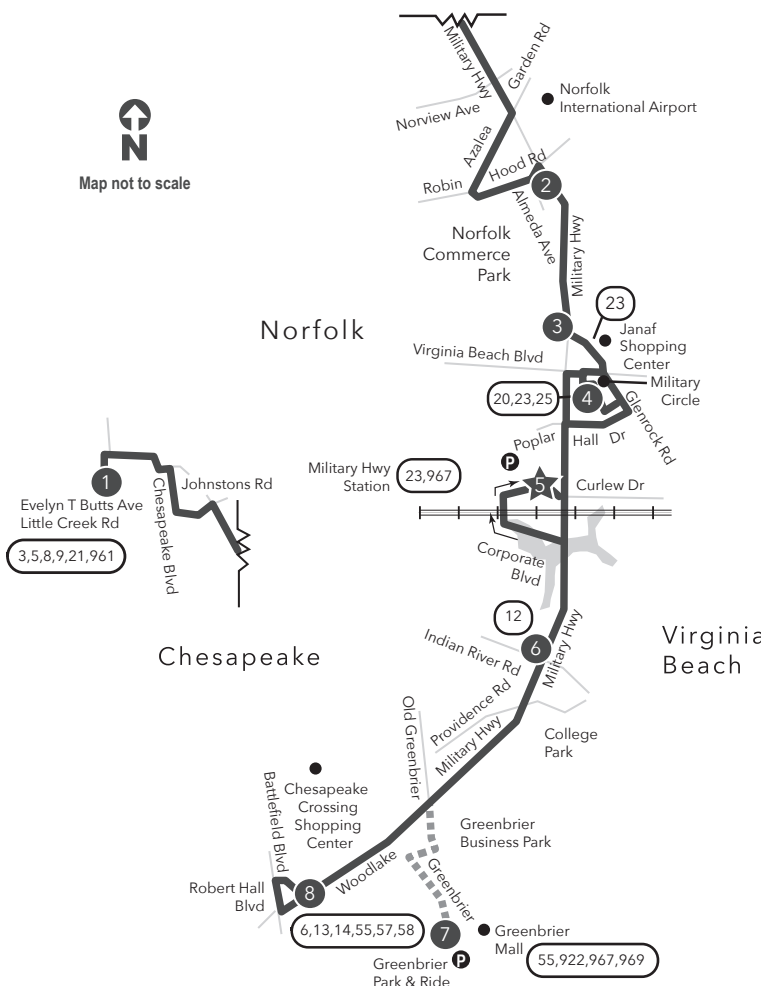

ROUTE 015 Evelyn T. Butts Ave / Robert Hall Blvd

Effective: August 28, 2016

Legend

- Daily Route
- Mon-Sat after 7pm
- Streets
- Time Point
- Connecting Bus Routes
- The Tide
- Light Rail Station
- Point of Interest
- Park & Ride

WEEKDAY: From Evelyn T. Butts Ave to Military Circle to Robert Hall Blvd/ Chesapeake Crossing Shopping Ctr & Greenbrier Mall

WEEKDAY: From Robert Hall Blvd/Chesapeake Crossing Shopping Ctr & Greenbrier Mall to Military Circle to Evelyn T. Butts Ave

SATURDAY: From Evelyn T. Butts Ave to Military Circle to Robert Hall Blvd/ Chesapeake Crossing Shopping Ctr & Greenbrier Mall

SATURDAY: From Robert Hall Blvd/Chesapeake Crossing Shopping Ctr & Greenbrier Mall to Military Circle to Evelyn T. Butts Ave

SUNDAY: From Evelyn T. Butts Ave to Military Circle to Robert Hall Blvd/ Chesapeake Crossing Shopping Ctr

SUNDAY: From Robert Hall Blvd/Chesapeake Crossing Shopping Ctr to Military Circle to Evelyn T. Butts Ave