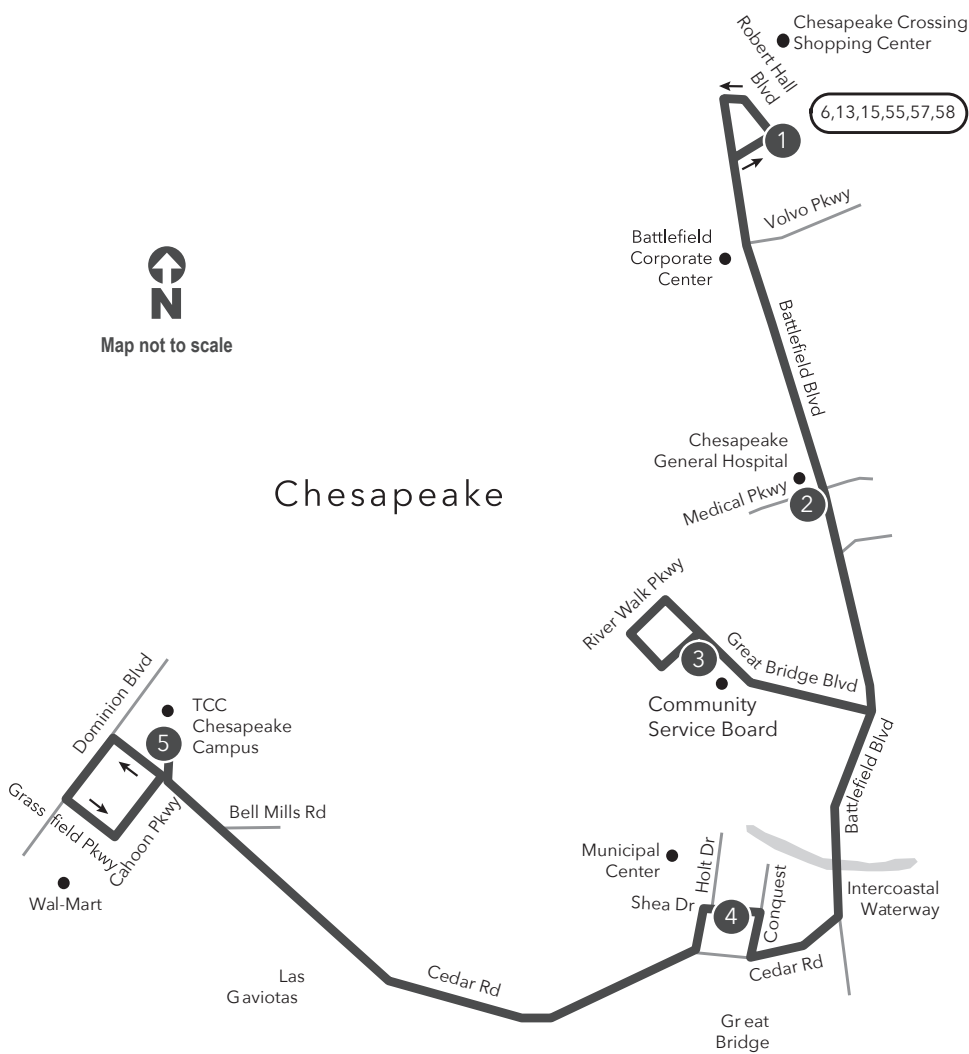

ROUTE 014 Robert Hall Blvd / TCC Chesapeake

Effective: August 28, 2016

Legend

- Weekday & Saturday
- Streets
- 1 Time Point
- 1 Connecting Bus Routes
- Point of Interest

PM times are shaded & in bold.

WEEKDAY: From Robert Hall Blvd to TCC Chesapeake Campus **WEEKDAY:** From TCC Chesapeake Campus to Robert Hall Blvd

SATURDAY: From Robert Hall Blvd to TCC Chesapeake Campus **SATURDAY:** From TCC Chesapeake Campus to Robert Hall Blvd

1	2	3	4	5	5	4	3	2	1
Robert Hall Blvd	Chesapeake General Hospital	Community Service Board	Chesapeake Municipal Ctr	TCC Chesapeake Campus	TCC Chesapeake Campus	Chesapeake Municipal Ctr	Community Service Board	Chesapeake General Hospital	Robert Hall Blvd
6:22	6:31	6:43	6:51	7:07	6:17	6:27	6:43	6:52	7:01
7:22	7:31	7:43	7:51	8:07	7:17	7:27	7:43	7:52	8:01
8:22	8:31	8:43	8:51	9:07	8:17	8:27	8:43	8:53	9:04
9:22	9:31	9:43	9:51	10:08	9:17	9:28	9:44	9:54	10:05
10:22	10:32	10:46	10:55	11:13	10:17	10:28	10:44	10:54	11:05
11:22	11:32	11:46	11:55	12:13	11:17	11:28	11:44	11:54	12:05
12:22	12:32	12:46	12:55	1:13	12:17	12:29	12:45	12:55	1:06
1:22	1:32	1:46	1:55	2:13	1:18	1:30	1:46	1:56	2:07
2:22	2:32	2:46	2:55	3:13	2:18	2:30	2:46	2:56	3:08
3:22	3:32	3:46	3:55	4:12	3:18	3:30	3:47	3:57	4:09
4:22	4:32	4:45	4:54	5:11	4:18	4:30	4:47	4:57	5:09
5:22	5:32	5:45	5:54	6:11	5:18	5:30	5:46	5:56	6:07
6:22	6:32	6:45	6:54	7:11	6:18	6:30	6:46	6:56	7:07