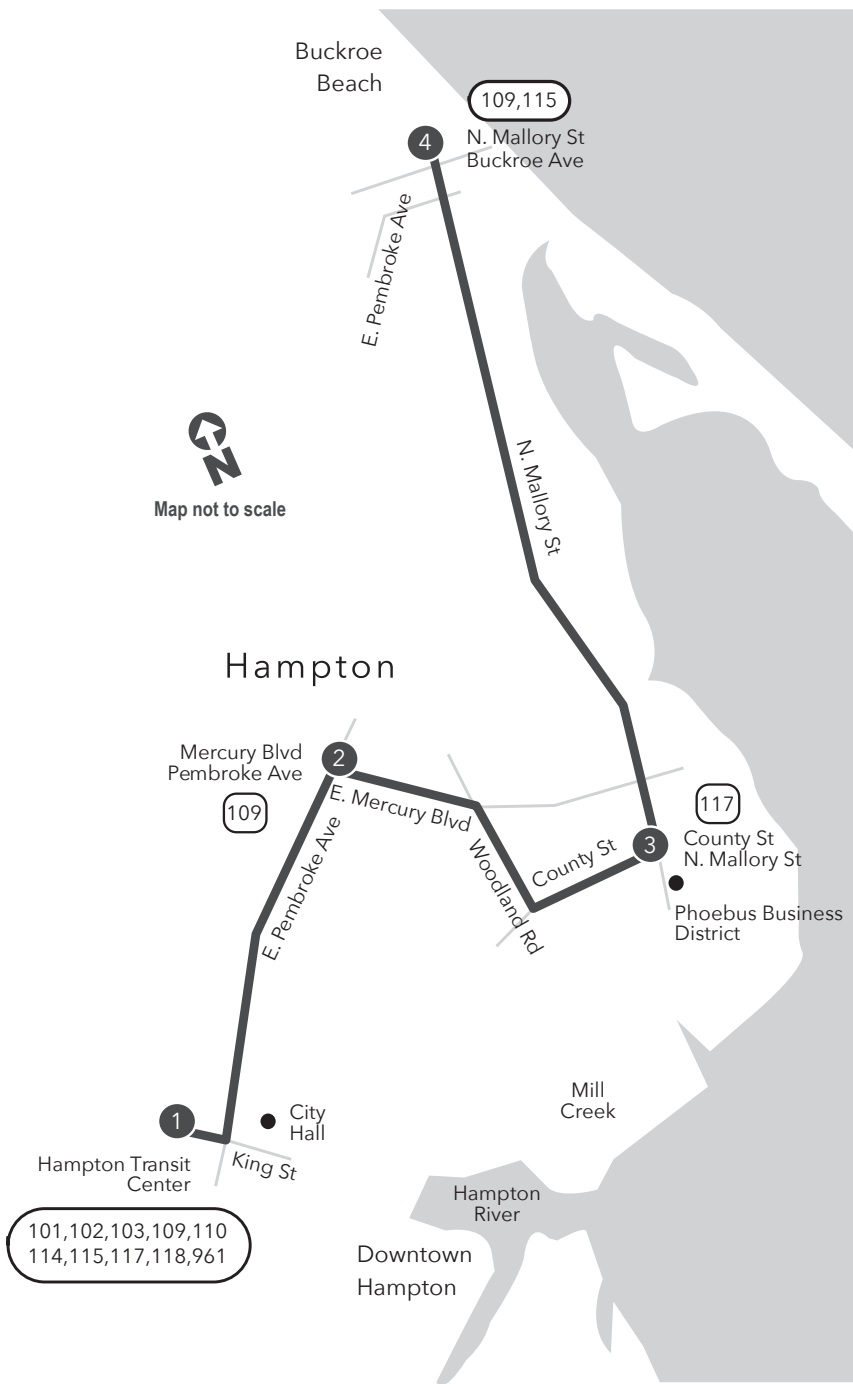

ROUTE 120 Downtown Hampton / Mallory / Buckroe

Effective: October 6, 2014

Legend

- Daily Route
- Streets
- 1 Time Point
- 1 Connecting Bus Routes
- Point of Interest

w = Weekday only
PM times are shaded & in bold.

WEEKDAY & SATURDAY: From Downtown Hampton to Buckroe **WEEKDAY & SATURDAY:** From Buckroe to Downtown Hampton

1	2	3	4	4	3	2	1
Hampton Transit Ctr	E. Pembroke Ave E. Mercury Blvd	County St N. Mallory St	N. Mallory St Buckroe Ave	N. Mallory St Buckroe Ave	County St N. Mallory St	E. Pembroke Ave E. Mercury Blvd	Hampton Transit Ctr
7:31w	7:36w	7:43w	7:48w	7:10w	7:14w	7:21w	7:26w
8:31	8:36	8:43	8:48	8:10	8:14	8:21	8:26
9:31	9:36	9:43	9:48	9:10	9:14	9:21	9:26
10:31	10:36	10:43	10:48	10:10	10:14	10:21	10:26
11:31	11:36	11:43	11:48	11:10	11:14	11:21	11:26
12:31	12:36	12:43	12:48	12:10	12:14	12:21	12:26
1:31	1:36	1:43	1:48	1:10	1:14	1:21	1:26
2:31	2:36	2:43	2:48	2:10	2:14	2:21	2:26
3:31	3:36	3:43	3:48	3:10	3:14	3:21	3:26
4:31	4:36	4:43	4:48	4:10	4:14	4:21	4:26
5:31	5:36	5:43	5:48	5:10	5:14	5:21	5:26
6:31	6:36	6:43	6:48	6:10	6:14	6:21	6:26
7:31	7:36	7:43	7:48	7:10	7:14	7:21	7:26
8:31	8:36	8:43	8:48	8:10	8:14	8:21	8:26

SUNDAY: From Downtown Hampton to Buckroe **SUNDAY:** From Buckroe to Downtown Hampton

1	2	3	4	4	3	2	1
Hampton Transit Ctr	E. Pembroke Ave E. Mercury Blvd	County St N. Mallory St	N. Mallory St Buckroe Ave	N. Mallory St Buckroe Ave	County St N. Mallory St	E. Pembroke Ave E. Mercury Blvd	Hampton Transit Ctr
8:31	8:36	8:43	8:47	8:10	8:14	8:21	8:26
9:31	9:36	9:43	9:47	9:10	9:14	9:21	9:26
10:31	10:36	10:43	10:47	10:10	10:14	10:21	10:26
11:31	11:36	11:43	11:47	11:10	11:14	11:21	11:26
12:31	12:36	12:43	12:47	12:10	12:14	12:21	12:26
1:31	1:36	1:43	1:47	1:10	1:14	1:21	1:26
2:31	2:36	2:43	2:47	2:10	2:14	2:21	2:26
3:31	3:36	3:43	3:47	3:10	3:14	3:21	3:26
4:31	4:36	4:43	4:47	4:10	4:14	4:21	4:26
5:31	5:36	5:43	5:47	5:10	5:14	5:21	5:26
6:31	6:36	6:43	6:47	6:10	6:14	6:21	6:26