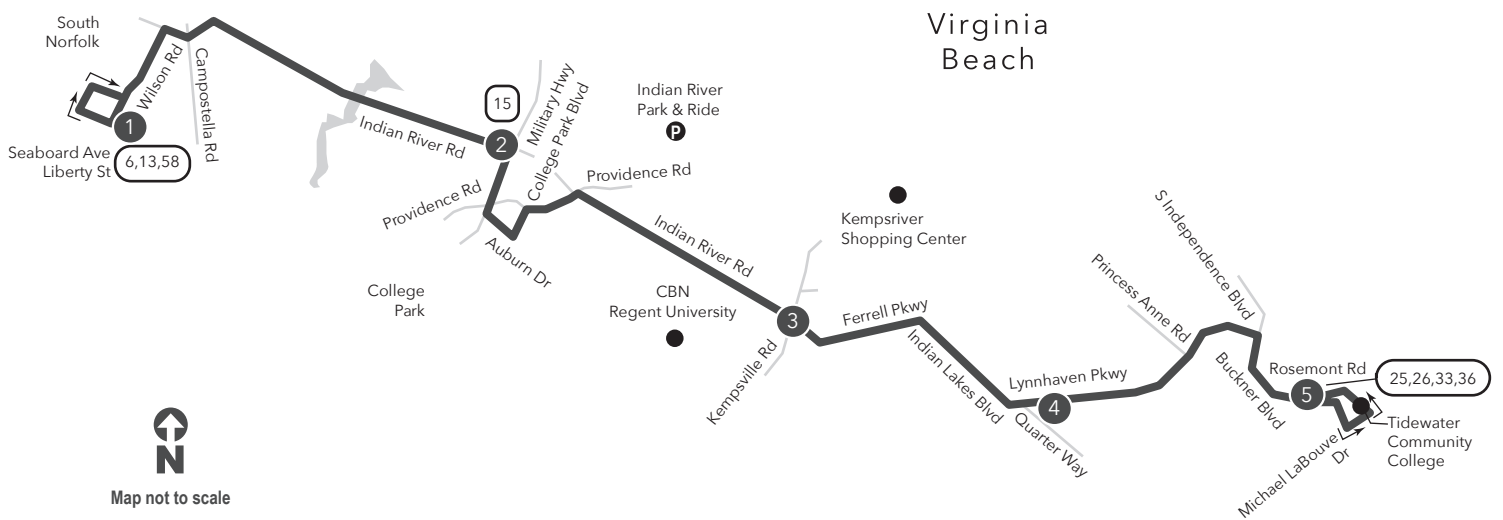

ROUTE 012 South Norfolk / TCC-Virginia Beach

Effective: August 28, 2016

Legend

- Weekday & Saturday
- Streets
- 1 Time Point
- 1 Connecting Bus Routes
- Point of Interest
- P Park & Ride

PM times are shaded & in bold.

WEEKDAY: From Seaboard Ave & Liberty St to Tidewater Community College, Virginia Beach Campus

WEEKDAY: From Tidewater Community College, Virginia Beach Campus to Seaboard Ave & Liberty St

1	2	3	4	5	5	4	3	2	1
Seaboard Ave Liberty St	Military Hwy Indian River Rd	Indian River Rd Kempsville Rd	Lynnhaven Pkwy Quarter Way	Tidewater Community College	Tidewater Community College	Lynnhaven Pkwy Quarter Way	Indian River Rd Kempsville Rd	Military Hwy Indian River Rd	Seaboard Ave Liberty St
5:48	6:02	6:16	6:27	6:39	6:48	7:03	7:10	7:23	7:37
6:48	7:03	7:17	7:28	7:40	7:48	8:03	8:11	8:23	8:37
7:48	8:03	8:18	8:29	8:41	8:48	9:03	9:10	9:23	9:38
8:48	9:03	9:18	9:29	9:41	9:48	10:03	10:10	10:25	10:40
9:48	10:03	10:17	10:27	10:39	10:48	11:03	11:10	11:25	11:40
10:48	11:02	11:16	11:26	11:38	11:48	12:03	12:10	12:25	12:40
11:48	12:02	12:16	12:26	12:38	12:48	1:03	1:11	1:25	1:41
12:48	1:02	1:16	1:26	1:38	1:48	2:03	2:11	2:25	2:41
1:48	2:02	2:16	2:26	2:38	2:48	3:03	3:11	3:25	3:41
2:48	3:02	3:17	3:27	3:40	3:48	4:05	4:13	4:27	4:43
3:48	4:03	4:20	4:30	4:43	4:48	5:05	5:14	5:29	5:45
4:48	5:02	5:19	5:29	5:42	5:48	6:04	6:12	6:26	6:40
5:48	6:02	6:19	6:28	6:39	6:48	7:03	7:10	7:22	7:36
6:48	7:01	7:18	7:27	7:38	7:48	8:02	8:09	8:21	8:35
7:48	8:01	8:14	8:23	8:34	8:48	9:02	9:09	9:21	9:35
8:48	9:00	9:13	9:22	9:33					

SATURDAY: From Seaboard Ave & Liberty St to Tidewater Community College, Virginia Beach Campus

SATURDAY: From Tidewater Community College, Virginia Beach Campus to Seaboard Ave & Liberty St

1	2	3	4	5	5	4	3	2	1
Seaboard Ave Liberty St	Military Hwy Indian River Rd	Indian River Rd Kempsville Rd	Lynnhaven Pkwy Quarter Way	Tidewater Community College	Tidewater Community College	Lynnhaven Pkwy Quarter Way	Indian River Rd Kempsville Rd	Military Hwy Indian River Rd	Seaboard Ave Liberty St
5:48	6:01	6:13	6:20	6:31	6:48	7:00	7:07	7:20	7:34
6:48	7:01	7:13	7:20	7:31	7:48	8:00	8:08	8:21	8:35
7:48	8:01	8:14	8:22	8:34	8:48	9:01	9:09	9:22	9:36
8:48	9:01	9:14	9:22	9:34	9:48	10:01	10:09	10:22	10:37
9:48	10:02	10:16	10:24	10:36	10:48	11:02	11:10	11:23	11:38
10:48	11:02	11:16	11:24	11:36	11:48	12:02	12:10	12:23	12:38
11:48	12:02	12:16	12:24	12:36	12:48	1:02	1:10	1:23	1:38
12:48	1:02	1:17	1:26	1:38	1:48	2:02	2:10	2:23	2:38
1:48	2:03	2:18	2:27	2:39	2:48	3:02	3:10	3:23	3:38
2:48	3:03	3:18	3:27	3:39	3:48	4:02	4:10	4:23	4:38
3:48	4:03	4:18	4:27	4:39	4:48	5:02	5:10	5:24	5:39
4:48	5:03	5:17	5:25	5:37	5:48	6:02	6:10	6:24	6:39
5:48	6:03	6:17	6:25	6:37	6:48	7:02	7:09	7:21	7:36
6:48	7:03	7:14	7:21	7:33	7:48	8:01	8:08	8:20	8:35
7:48	8:01	8:12	8:19	8:31	8:48	9:01	9:08	9:20	9:35
8:48	9:01	9:12	9:19	9:31