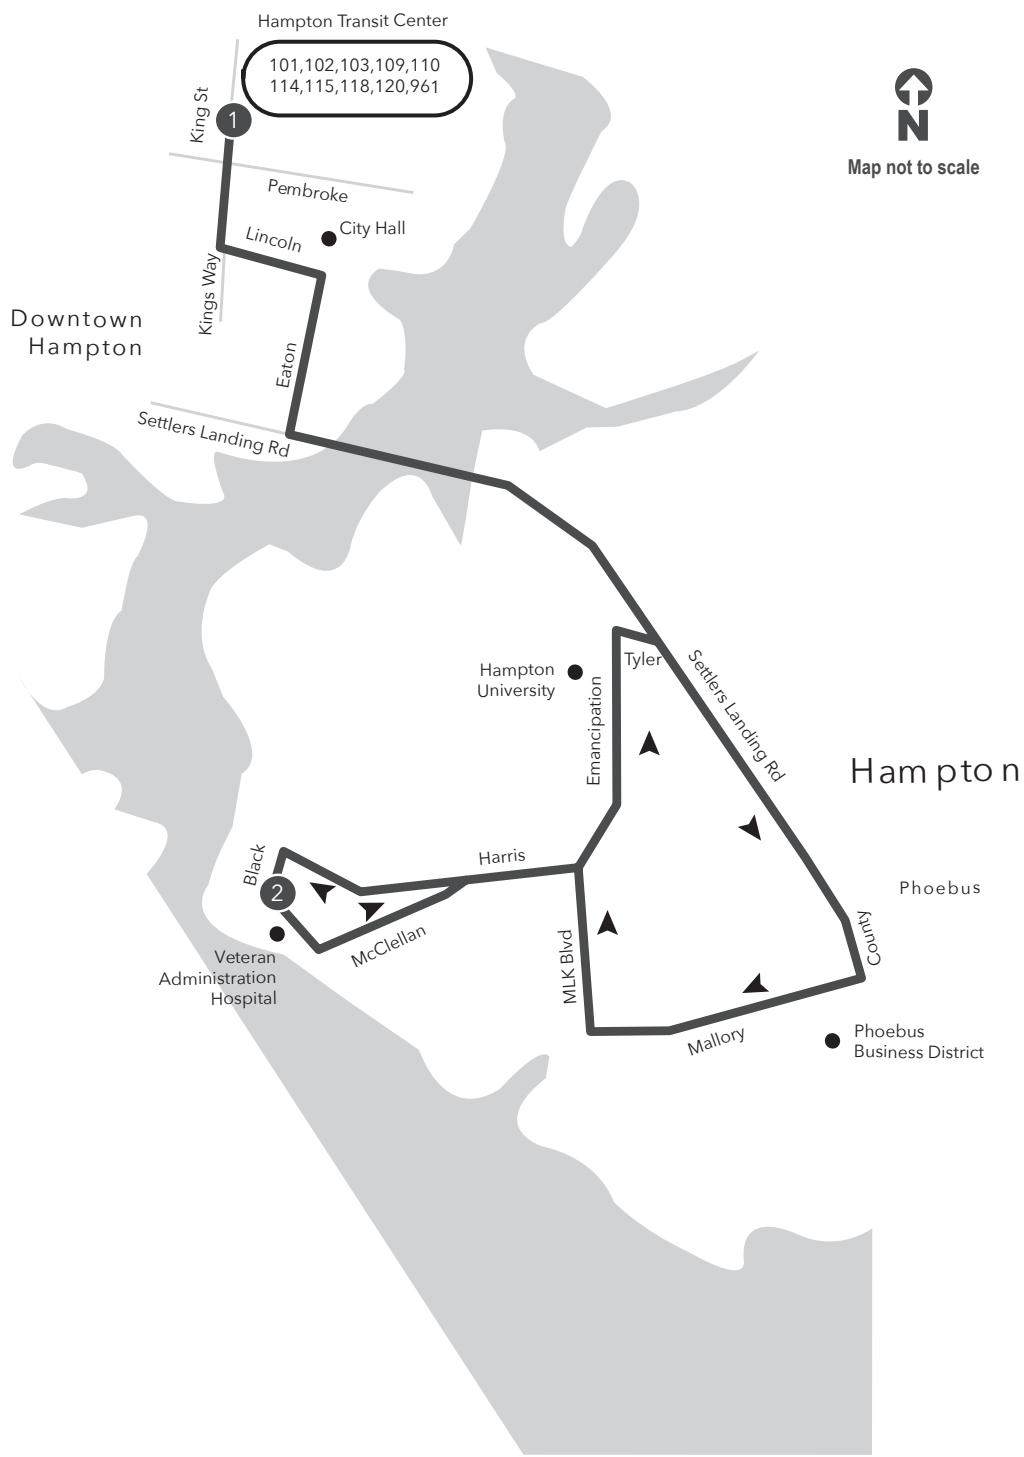

ROUTE 117 Hampton University / VA Hospital

Effective: October 5, 2014

Legend

- Daily Route
- Streets
- Time Point
- Connecting Bus Routes
- Point of Interest

sa = Saturday only
PM times are shaded & in bold.

WEEKDAY: From Hampton Transit Center to Veteran Administration Hospital **WEEKDAY:** From Veteran Administration Hospital to Hampton Transit Center

1	2	2	1
Hampton Transit Center	Veteran Admin Hospital	Veteran Admin Hospital	Hampton Transit Center
6:15	6:27	6:30	6:38
7:15	7:27	7:32	7:40
8:15	8:27	8:30	8:40
9:15	9:27	9:30	9:38
10:15	10:27	10:30	10:38
11:15	11:27	11:30	11:38
12:15	12:27	12:32	12:40
1:15	1:27	1:32	1:40
2:15	2:27	2:32	2:40
3:15	3:30	3:32	3:40
4:15	4:30	4:32	4:40
5:15	5:30	5:32	5:40
6:15	6:27	6:30	6:38
7:15	7:27	7:30	7:38

SATURDAY & SUNDAY: From Hampton Transit Center to Veteran Administration Hospital **SATURDAY & SUNDAY:** From Veteran Administration Hospital to Hampton Transit Center

1	2	2	1
Hampton Transit Center	Veteran Admin Hospital	Veteran Admin Hospital	Hampton Transit Center
8:15	8:27	8:30	8:38
9:15	9:27	9:30	9:38
10:15	10:27	10:30	10:38
11:15	11:27	11:30	11:38
12:15	12:27	12:30	12:38
1:15	1:27	1:30	1:38
2:15	2:27	2:30	2:38
3:15	3:27	3:30	3:38
4:15	4:27	4:30	4:38
5:15	5:27	5:30	5:38
6:15	6:27	6:30	6:38
7:15sa	7:27sa	7:30sa	7:38sa