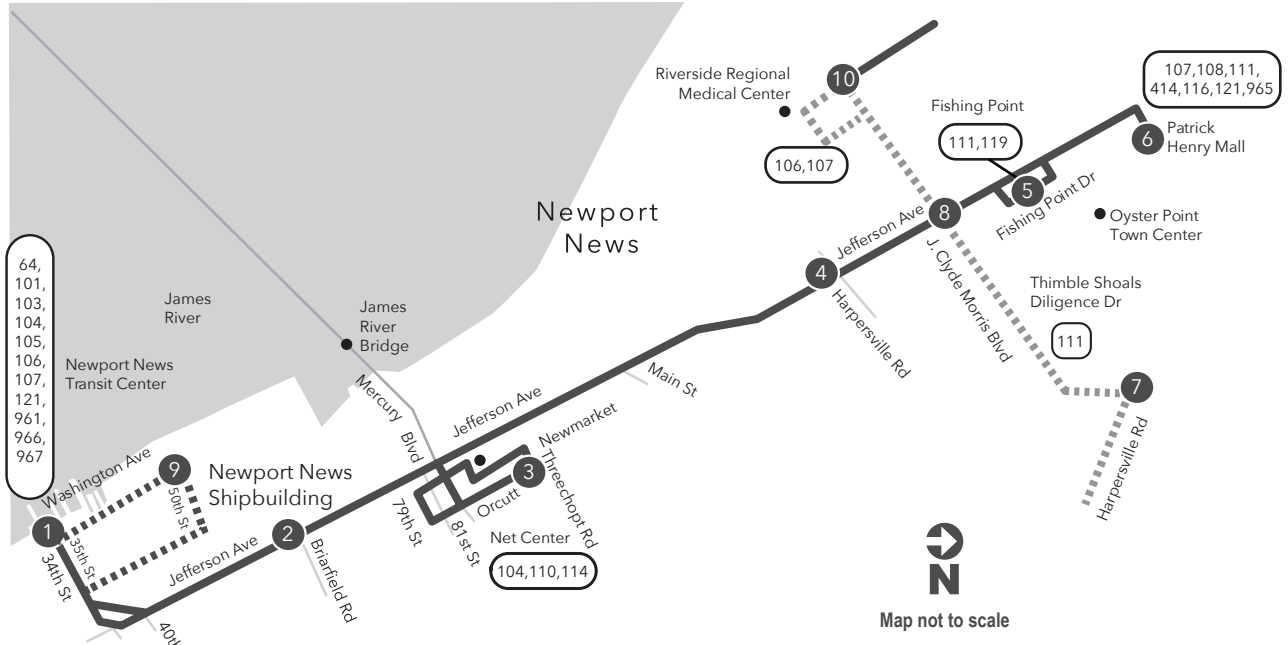

ROUTE 112 Downtown Newport News / Patrick Henry Mall

Effective: August 28, 2016

Legend

- Daily Route
- AM only
- Streets
- Time Point
- Connecting Bus Routes
- Point of Interest

w = Weekdays only
PM times are shaded & in bold.

WEEKDAY-SATURDAY: From Downtown Newport News to Newmarket to Patrick Henry Mall

1	2	3	4	5	6
Newport News Transit center	Jefferson Ave Briarfield Rd	Net Center	Jefferson Ave Harpersville Rd	Fishing Point Dr City Center Blvd	Patrick Henry Mall
5:15	5:23	5:33	5:45	5:53	6:03
5:45	5:53	6:03	6:15	6:23	6:33
6:15	6:23	6:33	6:45	6:53	7:03
6:45	6:53	7:03	7:15	7:23	7:33
7:15	7:23	7:33	7:45	7:53	8:03
7:45	7:53	8:03	8:15	8:23	8:33
8:15	8:23	8:33	8:45	8:53	9:03
8:45	8:53	9:03	9:15	9:23	9:33
9:15	9:23	9:33	9:45	9:53	10:03
9:45	9:53	10:03	10:15	10:23	10:33
10:15	10:23	10:33	10:45	10:53	11:03
10:45	10:53	11:03	11:15	11:23	11:33
11:15	11:23	11:33	11:45	11:53	12:03
11:45	11:53	12:03	12:15	12:23	12:33
12:15	12:23	12:33	12:45	12:53	1:03
12:45	12:53	1:03	1:15	1:23	1:33
1:15	1:23	1:33	1:45	1:53	2:03
1:45	1:53	2:03	2:17	2:25	2:35
2:15	2:23	2:33	2:47	2:55	3:05
2:45	2:53	3:03	3:17	3:25	3:35
3:15	3:23	3:33	3:47	3:55	4:07
3:45	3:53	4:05	4:19	4:27	4:39
4:15	4:23	4:35	4:49	4:57	5:09
4:45	4:53	5:05	5:18	5:26	5:38
5:15	5:23	5:33	5:45	5:53	6:05
5:45	5:53	6:03	6:15	6:23	6:35
6:15	6:23	6:33	6:45	6:53	7:05
6:45	6:53	7:03	7:15	7:23	7:35
7:15	7:23	7:33	7:45	7:53	8:03
7:45	7:53	8:03	8:15	8:23	8:33
8:15	8:23	8:33	8:45	8:53	9:03
8:45	8:53	9:03	9:15	9:23	9:33
9:15	9:23	9:33	9:45	9:53	10:03
9:45	9:53	10:03	10:15	10:23	10:33
10:15	10:23	10:33	10:45	10:53	11:03
10:45	10:53	11:03	11:15	11:23	11:33
11:15	11:23	11:33	11:45	11:53	12:03