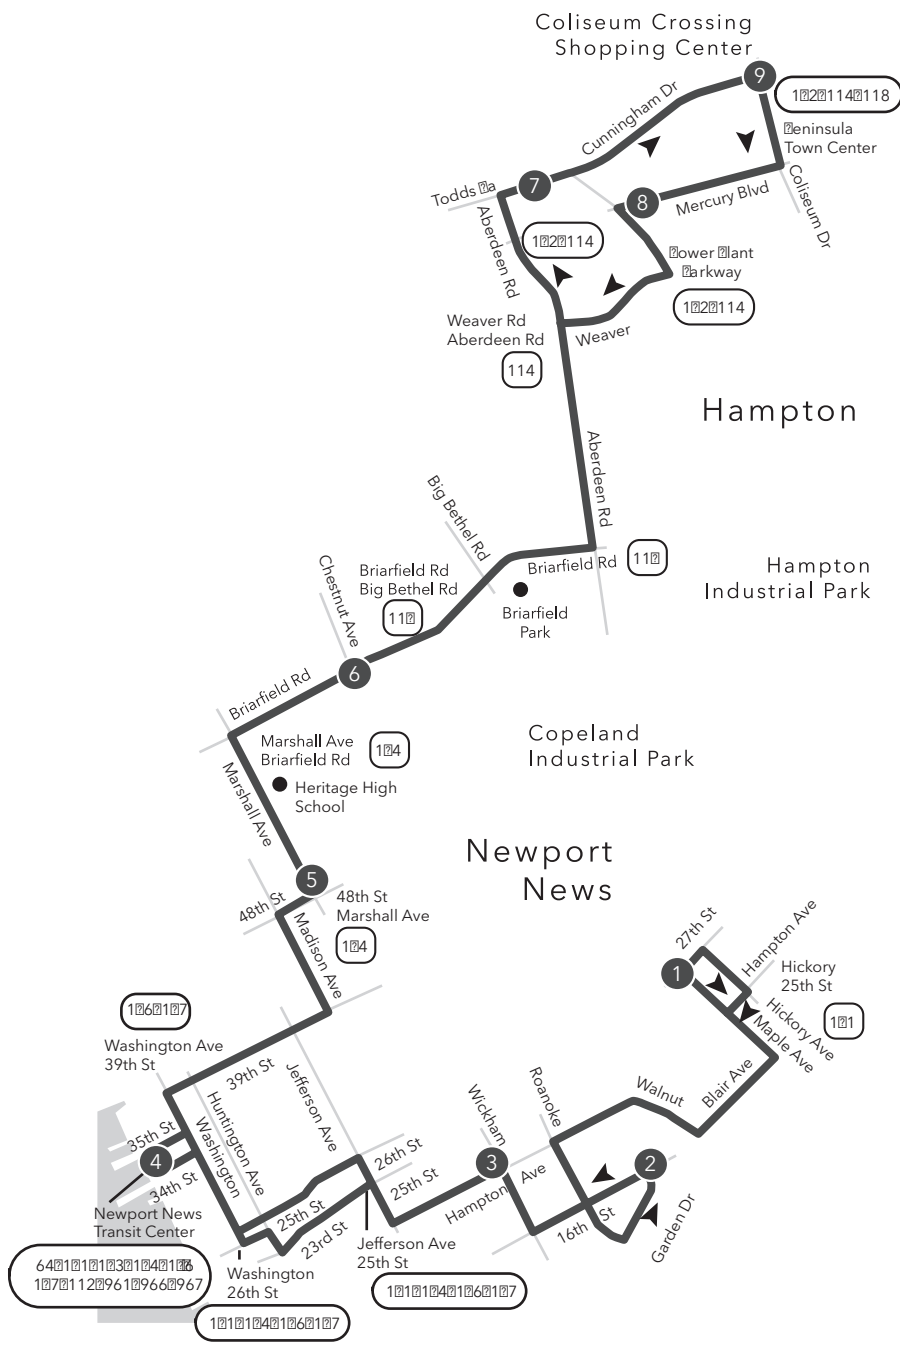

ROUTE 105 Maple Ave & 27th St / Peninsula Town Center

Revised: July 19, 2015

Legend

- Daily Route
- Streets
- Time Point
- Connecting Bus Routes
- Point of Interest

Map not to scale

w - Weekdays only
PM times are shaded & in bold.

SUNDAY: From Maple Ave to Downtown Newport News to Peninsula Town Center

SUNDAY: From Peninsula Town Center to Downtown Newport News to Maple Ave

1	2	3	4	5	6	7	9	9	8	6	5	4	3	2	1
27th St Maple Ave	16th St Garden Dr	Hampton Ave Wickham Ave	Newport News Transit Center	48th St Marshall Ave	Briarfield Rd Chestnut Ave	Todds Lane	Peninsula Town Center	Peninsula Town Center	Mercury Plaza	Briarfield Rd Chestnut Ave	48th St Marshall Ave	Newport News Transit Center	Hampton Ave Wickham Ave	16th St Garden Dr	27th St Maple Ave
8:15	8:28	8:31	8:45	8:52	8:56	9:03	9:10	9:15	9:20	9:28	9:34	9:45	9:56	10:00	10:13
9:15	9:28	9:31	9:45	9:52	9:56	10:03	10:10	10:15	10:20	10:28	10:34	10:45	10:56	11:00	11:13
10:15	10:28	10:31	10:45	10:52	10:56	11:03	11:10	11:15	11:20	11:28	11:34	11:45	11:56	12:00	12:13
11:15	11:28	11:31	11:45	11:52	11:56	12:03	12:10	12:15	12:20	12:28	12:34	12:45	12:56	1:00	1:13
12:15	12:28	12:31	12:45	12:52	12:56	1:03	1:10	1:15	1:20	1:28	1:34	1:45	1:56	2:00	2:13
1:15	1:28	1:31	1:45	1:52	1:56	2:03	2:10	2:15	2:20	2:28	2:34	2:45	2:56	3:00	3:13
2:15	2:28	2:31	2:45	2:52	2:56	3:03	3:10	3:15	3:20	3:28	3:34	3:45	3:56	4:00	4:13
3:15	3:28	3:31	3:45	3:52	3:56	4:03	4:10	4:15	4:20	4:28	4:34	4:45	4:56	5:00	5:13
4:15	4:28	4:31	4:45	4:52	4:56	5:03	5:10	5:15	5:20	5:28	5:34	5:45	5:56	6:00	6:13
5:15	5:28	5:31	5:45	5:52	5:56	6:03	6:10	6:15	6:20	6:28	6:34	6:45	6:56	7:00	7:13
6:15	6:28	6:31	6:45	6:52	6:56	7:03	7:10	7:15	7:20	7:28	7:34	7:45	7:56	8:00	8:13