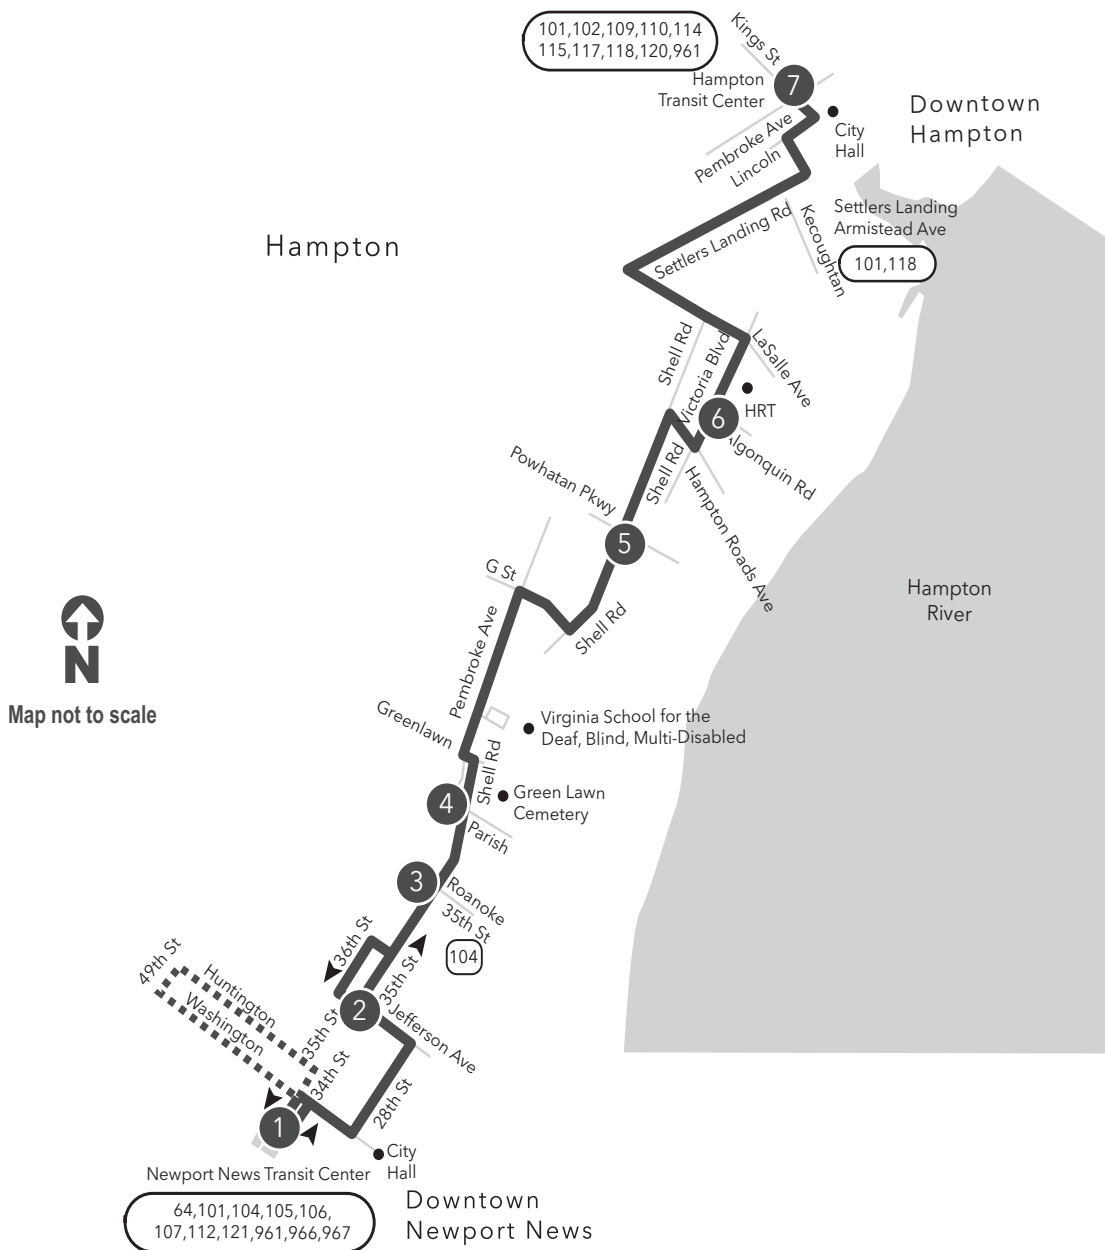

ROUTE 103 Downtown Newport News / Downtown Hampton

Effective: August 28, 2016

Legend

- Daily Route
- Shipyards Trips
- Streets
- Time Point
- Connecting Bus Routes
- Point of Interest

w = Weekday only
PM times are shaded & in bold.

SUNDAY:
From Newport News Transit Ctr to Pembroke Avenue to Victoria Boulevard to Hampton Transit Ctr

1	2	3	4	5	6	7
Newport News Transit Center	35th St Jefferson Ave	35th St Roanoke Ave	Shell Rd Parish Ave	Shell Rd Powhatan Pkwy	Victoria Blvd Algonquin Rd	Hampton Transit Center
7:18	7:24	7:29	7:31	7:39	7:43	7:52
8:18	8:24	8:29	8:31	8:39	8:43	8:52
9:18	9:24	9:29	9:31	9:39	9:43	9:52
10:18	10:24	10:29	10:31	10:39	10:43	10:52
11:18	11:24	11:29	11:31	11:39	11:43	11:52
12:18	12:24	12:29	12:31	12:39	12:43	12:52
1:18	1:24	1:29	1:31	1:39	1:43	1:52
2:18	2:24	2:29	2:31	2:39	2:43	2:52
3:18	3:24	3:29	3:31	3:39	3:43	3:52
4:18	4:24	4:29	4:31	4:39	4:43	4:52
5:18	5:24	5:29	5:31	5:39	5:43	5:52
6:18	6:24	6:29	6:31	6:39	6:43	6:52
7:18	7:24	7:29	7:31	7:39	7:43	7:52

SUNDAY:
From Hampton Transit Center to Victoria Boulevard to Pembroke Avenue to Newport News Transit Center

7	6	5	4	3	2	1
Hampton Transit Center	Victoria Blvd Algonquin Rd	Shell Rd Powhatan Pkwy	Shell Rd Parish Ave	35th St Roanoke Ave	35th St Jefferson Ave	Newport News Transit Center
7:15	7:24	7:28	7:36	7:38	7:43	8:52
8:15	8:24	8:28	8:36	8:38	8:43	8:52
9:15	9:24	9:28	9:36	9:38	9:43	9:52
10:15	10:24	10:28	10:36	10:38	10:43	11:52
11:15	11:24	11:28	11:36	11:38	11:43	11:52
12:15	12:24	12:28	12:36	12:38	12:43	12:52
1:15	1:24	1:28	1:36	1:38	1:43	1:52
2:15	2:24	2:28	2:36	2:38	2:43	2:52
3:15	3:24	3:28	3:36	3:38	3:43	3:52
4:15	4:24	4:28	4:36	4:38	4:43	4:52
5:15	5:24	5:28	5:36	5:38	5:43	5:52
6:15	6:24	6:28	6:36	6:38	6:43	6:52
7:15	7:24	7:28	7:36	7:38	7:43	7:52