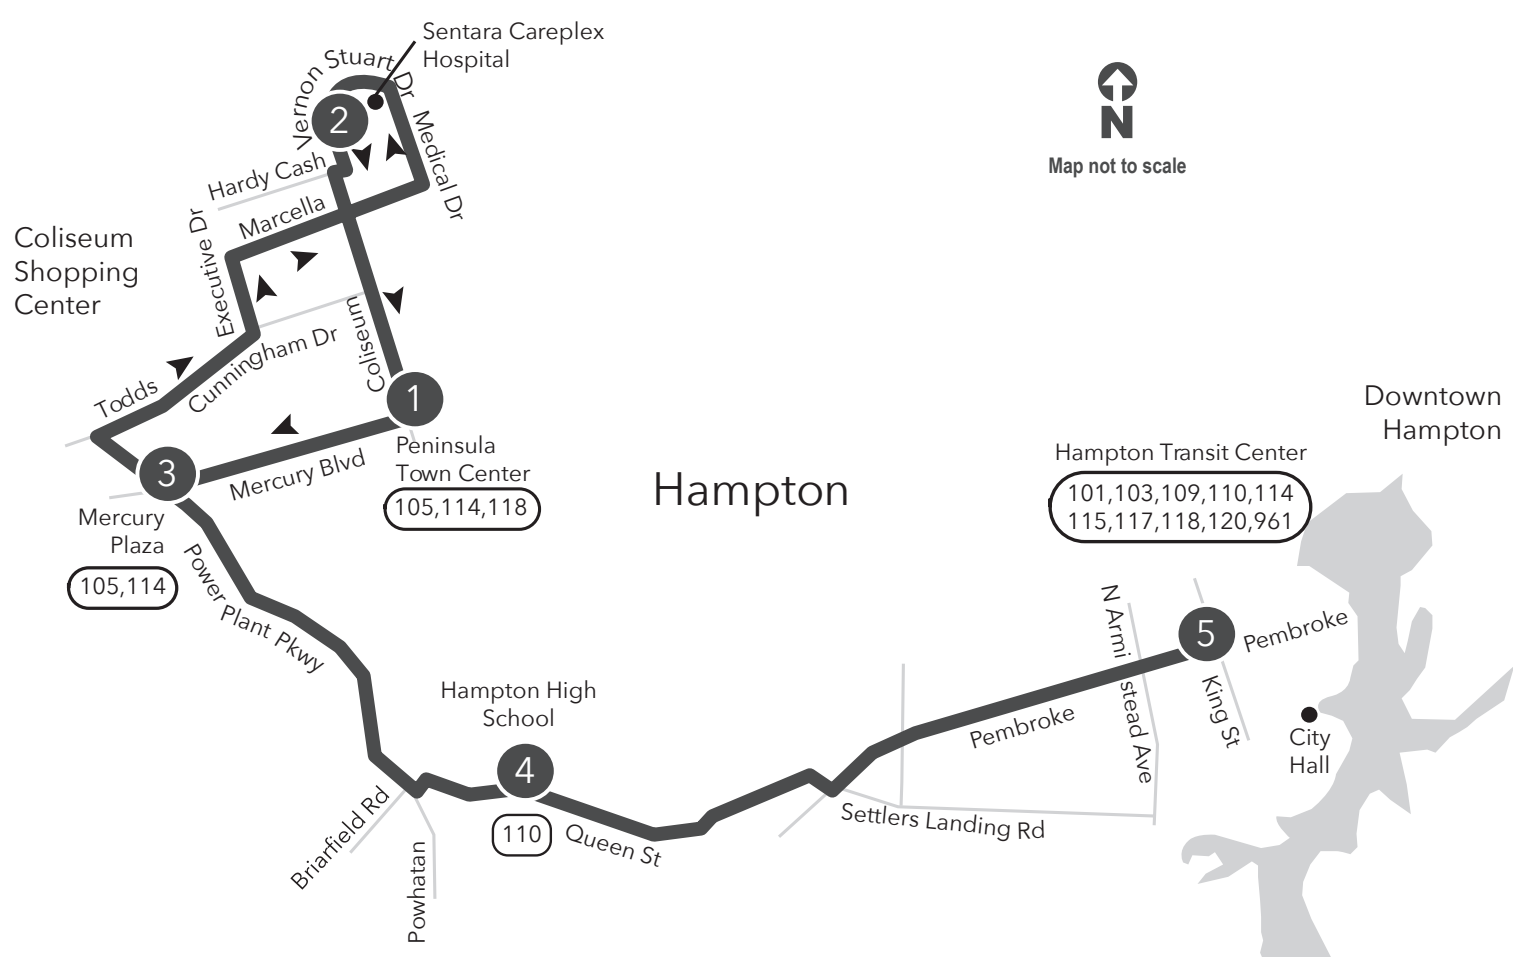

# ROUTE 102 Peninsula Town Center / Queen Street / Downtown Hampton

Effective: October 6, 2014

**Legend**

- Daily
- Streets
- ① Time Point
- ① Connecting Bus Routes
- Point of Interest

w - Weekdays only  
PM times are shaded & in bold.

**WEEKDAYS-SATURDAYS:**

From Peninsula Town Center to Hampton High School to Downtown Hampton

**WEEKDAYS-SATURDAYS:**

From Downtown Hampton to Hampton High School to Peninsula Town Center

①	③	④	⑤	⑤	④	③	②	①
Peninsula Town Center	Mercury Plaza	Hampton High School	Hampton Transit Center	Hampton Transit Center	Hampton High School	Mercury Plaza	Sentara Careplex Hospital	Peninsula Town Center
6:52w	6:55w	7:00w	7:10w	6:19w	6:26w	6:30w	6:44w	6:48w
7:52	7:55	8:00	8:10	7:19	7:26	7:30	7:44	7:48
8:52	8:55	9:00	9:08	8:19	8:26	8:30	8:44	8:48
9:52	9:55	10:00	10:08	9:19	9:26	9:30	9:44	9:48
10:52	10:55	11:00	11:08	10:19	10:26	10:30	10:44	10:48
11:52	11:55	<b>12:00</b>	<b>12:08</b>	11:19	11:26	11:30	11:44	11:48
<b>12:52</b>	<b>12:55</b>	<b>1:00</b>	<b>1:08</b>	<b>12:19</b>	<b>12:26</b>	<b>12:30</b>	<b>12:44</b>	<b>12:48</b>
<b>1:52</b>	<b>1:55</b>	<b>2:00</b>	<b>2:08</b>	<b>1:19</b>	<b>1:26</b>	<b>1:30</b>	<b>1:44</b>	<b>1:48</b>
<b>2:52</b>	<b>2:55</b>	<b>3:00</b>	<b>3:10</b>	<b>2:19</b>	<b>2:26</b>	<b>2:30</b>	<b>2:44</b>	<b>2:48</b>
<b>3:52</b>	<b>3:55</b>	<b>4:00</b>	<b>4:10</b>	<b>3:19</b>	<b>3:26</b>	<b>3:30</b>	<b>3:44</b>	<b>3:48</b>
<b>4:52</b>	<b>4:55</b>	<b>5:00</b>	<b>5:10</b>	<b>4:19</b>	<b>4:26</b>	<b>4:30</b>	<b>4:44</b>	<b>4:48</b>
<b>5:52</b>	<b>5:55</b>	<b>6:00</b>	<b>6:10</b>	<b>5:19</b>	<b>5:26</b>	<b>5:30</b>	<b>5:44</b>	<b>5:48</b>
<b>6:52</b>	<b>6:55</b>	<b>7:00</b>	<b>7:10</b>	<b>6:19</b>	<b>6:26</b>	<b>6:30</b>	<b>6:44</b>	<b>6:48</b>
<b>7:52w</b>	<b>7:55w</b>	<b>8:00w</b>	<b>8:10w</b>	<b>7:19w</b>	<b>7:26w</b>	<b>7:30w</b>	<b>7:44w</b>	<b>7:48w</b>