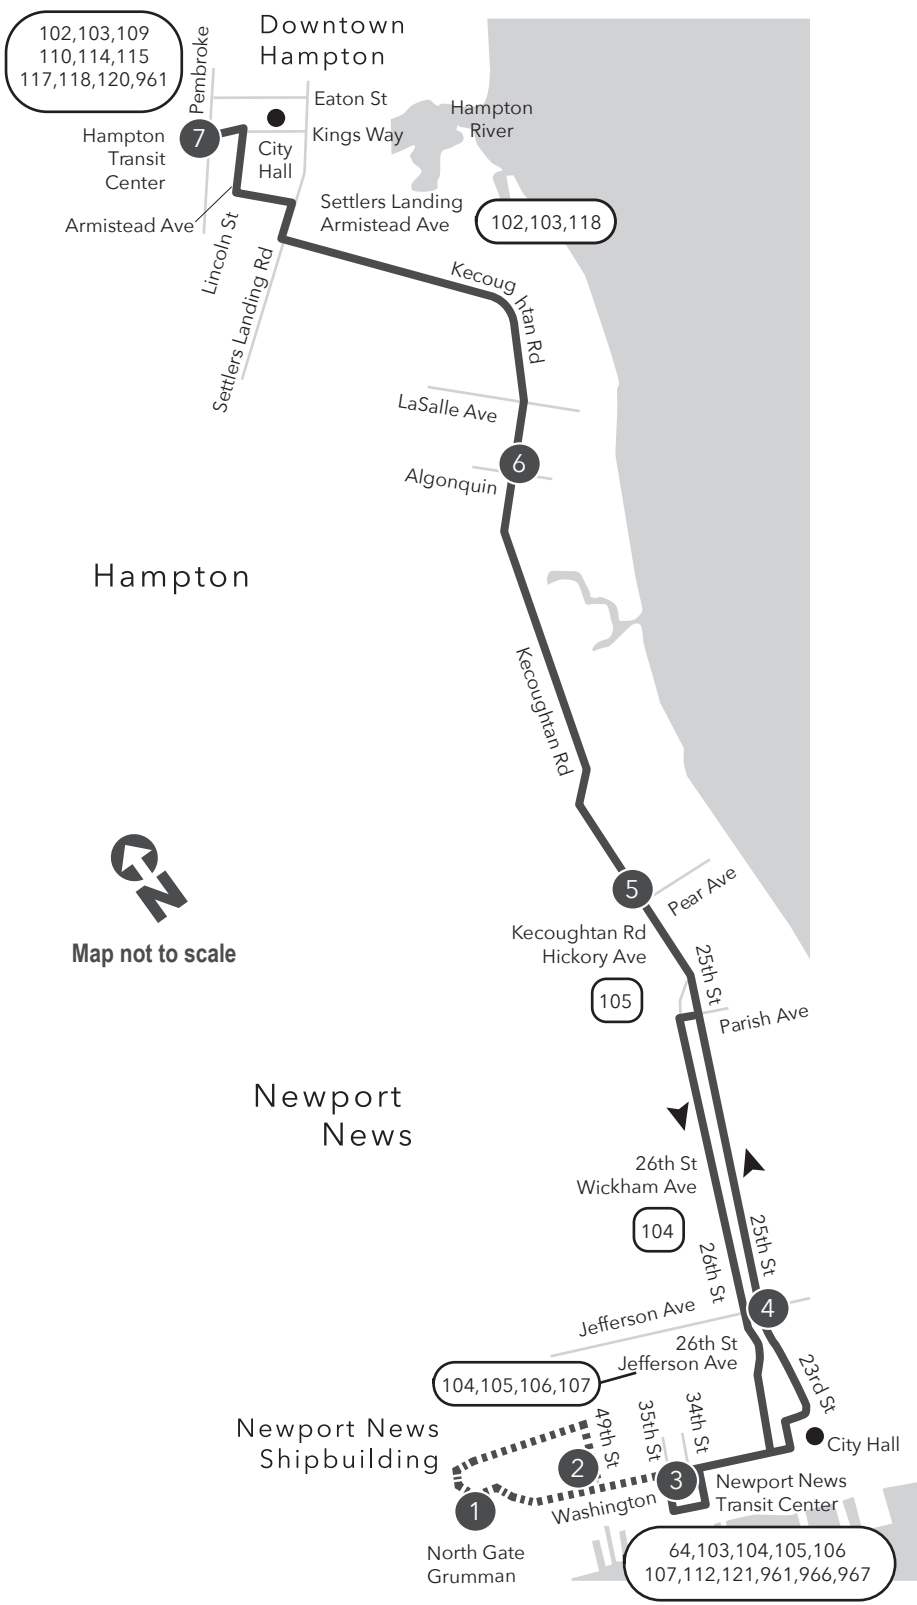

# ROUTE 101 Downtown Newport News / Downtown Hampton

Revised: July 19, 2015

**Legend**

- Daily Route
- Shipyards Trips
- Streets
- Time Point
- Connecting Bus Routes
- Point of Interest

Map not to scale

w = Weekday only  
 \*49th St & Washington Ave  
 PM times are shaded & in bold.