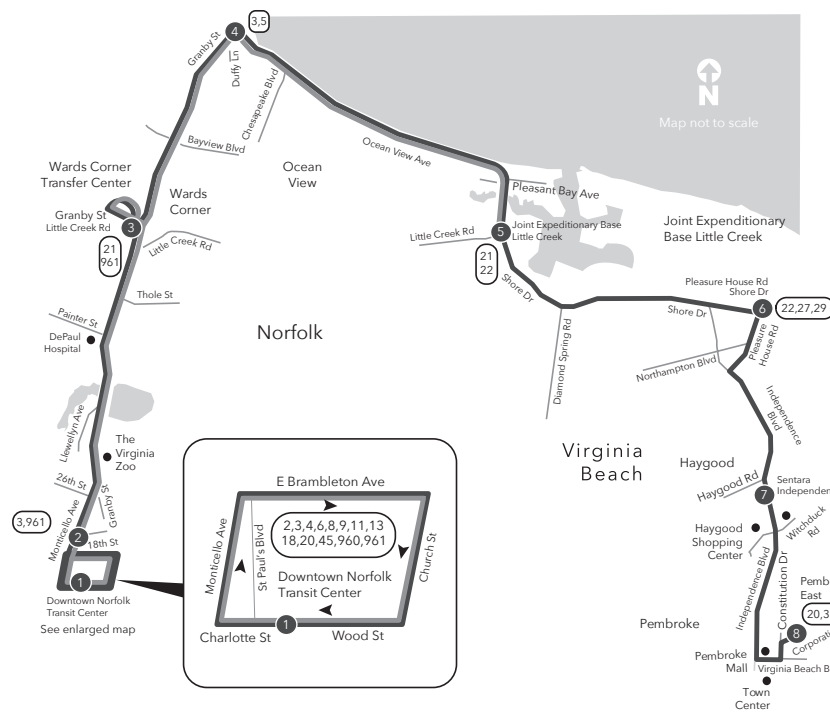

ROUTE 001 Downtown Norfolk Transit Center / Pembroke East

Effective: October 5, 2014

Legend

- Weekday & Saturday
- Sunday
- Streets
- Time Point
- Connecting Bus Routes
- Point of Interest

PM times are shaded & in bold.

SUNDAY:
From Downtown Norfolk Transit Center to Joint Expenditatory Base Little Creek

SUNDAY:
From Joint Expenditatory Base Little Creek to Downtown Norfolk Transit Center

1	2	3	4	5	5	4	3	2	1
Downtown Norfolk Transit Center	Monticello Ave 18th St	Wards Corner	Ocean View Ave Granby St	Joint Expenditatory Base Little Creek	Joint Expenditatory Base Little Creek	Ocean View Ave Granby St	Wards Corner	Monticello Ave 18th St	