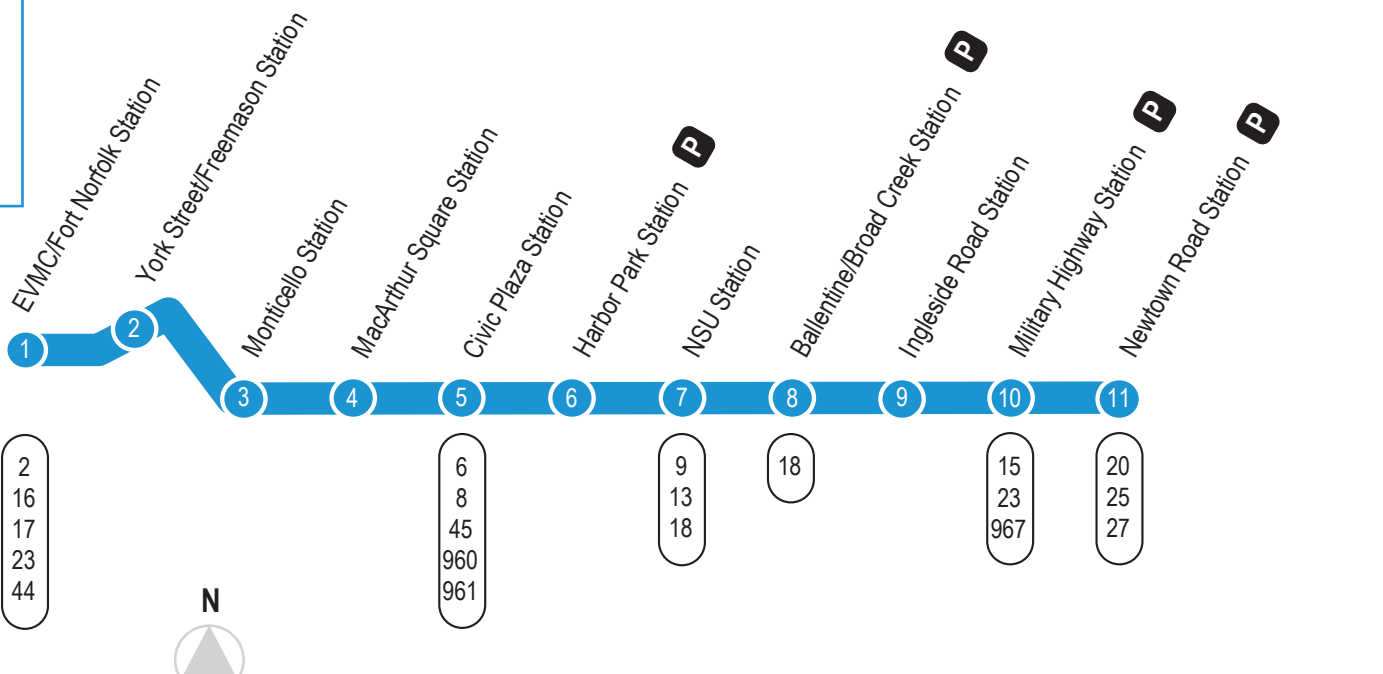

LIGHT RAIL Newtown Road Station to EVMC/Fort Norfolk Station

May 2012

LEGEND

- Light Rail Route
- Light Rail Station
- Park-n-Ride Lot
- Bus Route

PM times is bold
f - Fridays

WEEKDAY:

From EVMC/Fort Norfolk to Newtown Road