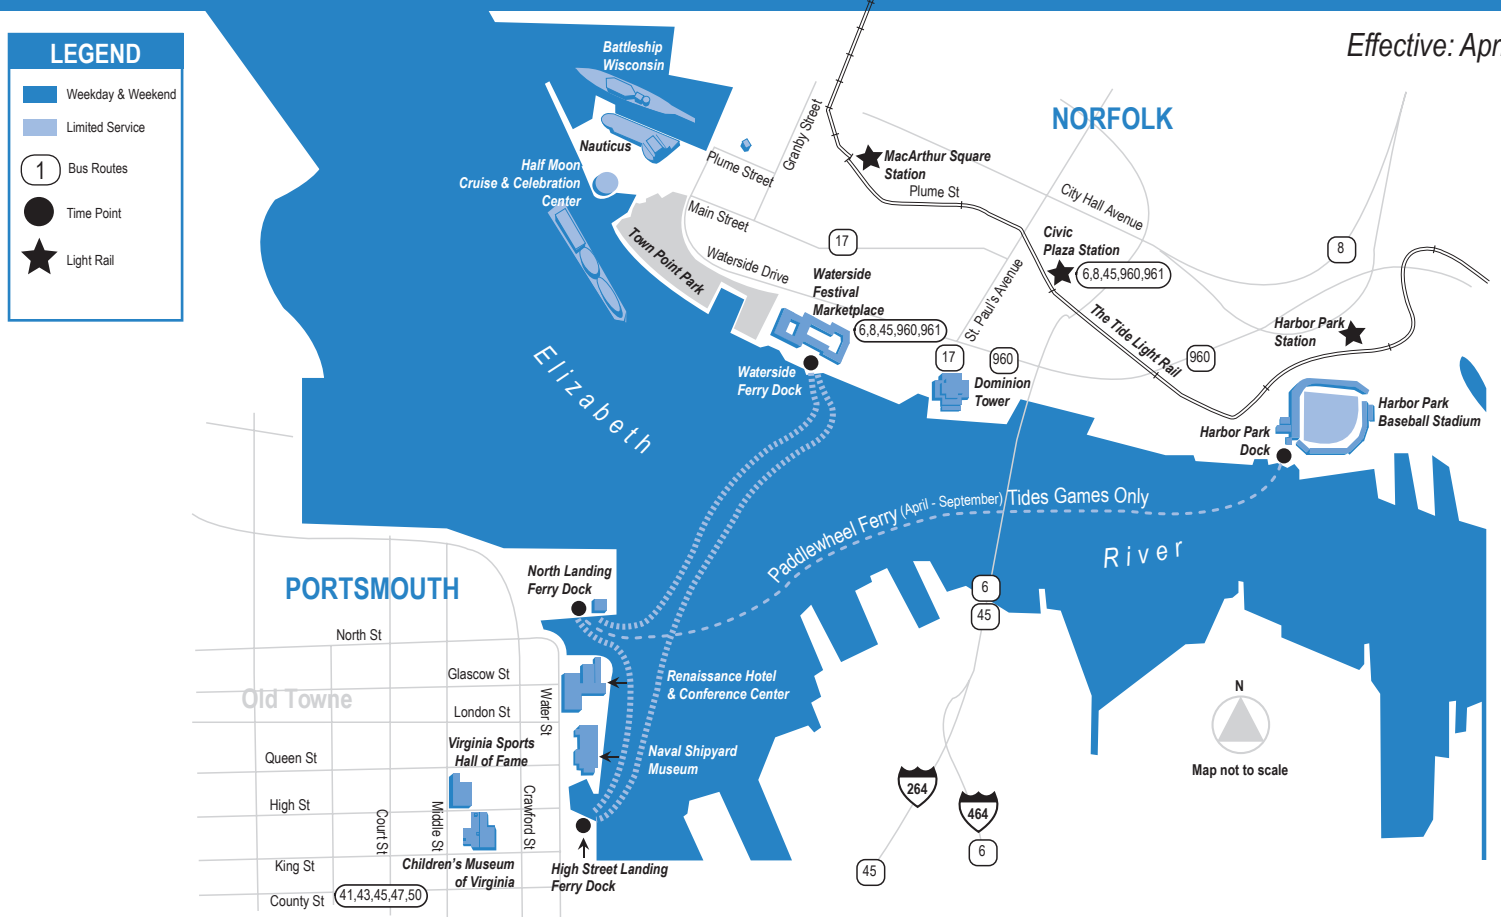

PADDLEWHEEL FERRY Norfolk to Portsmouth

Effective: April 2012

WINTER SCHEDULE

Labor Day to Memorial Day

30 - Minute Schedule

		Time of first Departure	Time of last Departure	
MONDAY - THURSDAY	High Street	7:00 A.M. - 9:30 P.M.		Additional peak-hour service is not available. Times are span/duration of service.
	North Landing	7:05 A.M. - 9:35 P.M.		
	Waterside	7:15 A.M. - 9:45 P.M.		
FRIDAY	High Street	7:00 A.M. - 11:30 P.M.		Additional peak-hour service is not available. Times are span/duration of service.
	North Landing	7:05 A.M. - 11:35 P.M.		
	Waterside	7:15 A.M. - 11:45 P.M.		
SATURDAY	High Street	10:00 A.M. - 11:30 P.M.		Additional peak-hour service is not available. Times are span/duration of service.
	North Landing	10:05 A.M. - 11:35 P.M.		
	Waterside	10:15 A.M. - 11:45 P.M.		
SUNDAY	High Street	10:00 A.M. - 9:30 P.M.		Additional peak-hour service is not available. Times are span/duration of service.
	North Landing	10:05 A.M. - 9:35 P.M.		
	Waterside	10:15 A.M. - 9:45 P.M.		

SUMMER SCHEDULE

Memorial Day to Labor Day

30 - Minute Schedule

Additional Peak-Hour Service
(15 minute intervals)

		Time of first Departure	Time of last Departure	Time of first Departure	Time of last Departure
MONDAY - THURSDAY	High Street	7:00 A.M. - 11:30 P.M.		Additional peak-hour service is not available. Times are span/duration of service.	
	North Landing	7:05 A.M. - 11:35 P.M.			
	Waterside	7:15 A.M. - 11:45 P.M.			
FRIDAY	High Street	7:00 A.M. - 11:30 P.M.		High Street	4:00 P.M. - 10:00 P.M.
	North Landing	7:05 A.M. - 11:35 P.M.		North Landing	4:05 P.M. - 10:05 P.M.
	Waterside	7:15 A.M. - 11:45 P.M.		Waterside	4:15 P.M. - 10:15 P.M.
SATURDAY	High Street	10:00 A.M. - 11:30 P.M.		High Street	2:00 P.M. - 8:00 P.M.
	North Landing	10:05 A.M. - 11:35 P.M.		North Landing	2:05 P.M. - 8:05 P.M.
	Waterside	10:15 A.M. - 11:45 P.M.		Waterside	2:15 P.M. - 8:15 P.M.
SUNDAY	High Street	10:00 A.M. - 11:30 P.M.		High Street	12:00 P.M. - 6:00 P.M.
	North Landing	10:05 A.M. - 11:35 P.M.		North Landing	12:05 P.M. - 6:05 P.M.
	Waterside	10:15 A.M. - 11:45 P.M.		Waterside	12:15 P.M. - 6:15 P.M.